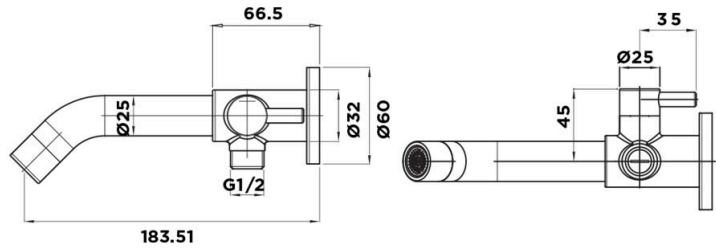

### MATCHA COLLECTION

Item Code: 1BS780C

Finish: Chrome

Operating Temp: 1-80°C

Material: Brass

SCAN FOR MORE

A BRAND BY  
**BRASSHARDS**  
— GROUP —

[www.mixxtapware.com.au](http://www.mixxtapware.com.au) | [info@mixxtapware.com.au](mailto:info@mixxtapware.com.au) | 1800 657 697