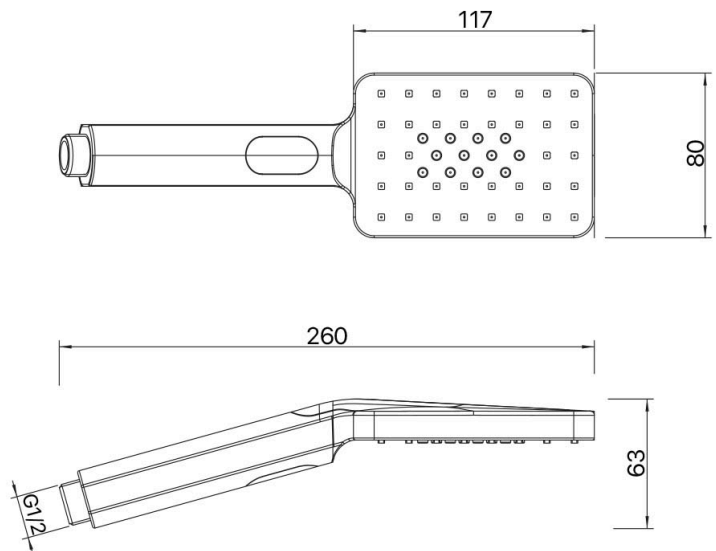

A BRAND BY
BRASSHARDS
— GROUP —