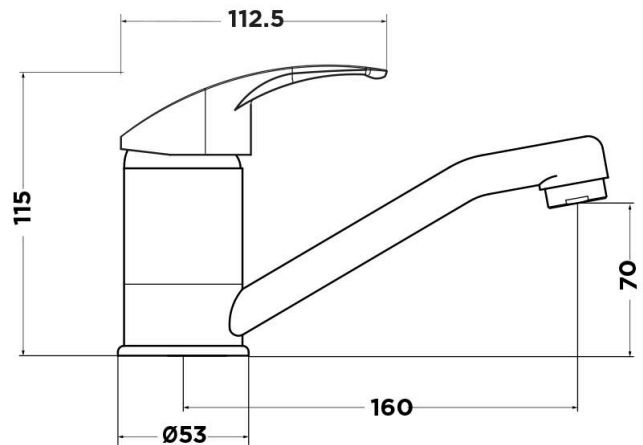

CAYENNE SWIVEL BASIN MIXER

A BRAND BY
BRASSHARDS
— GROUP —