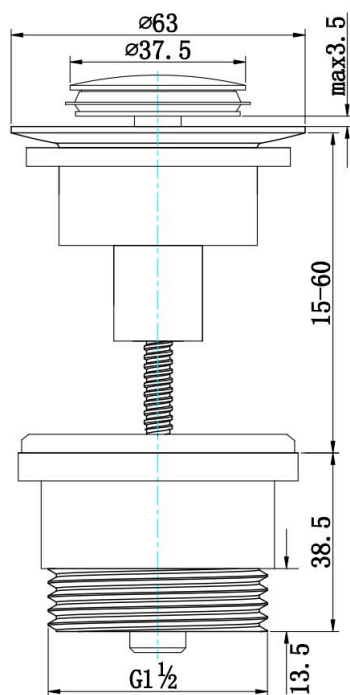

SCAN FOR MORE

A BRAND BY
BRASSHARDS
— GROUP —

www.mixxtapware.com.au | info@mixxtapware.com.au | 1800 657 697