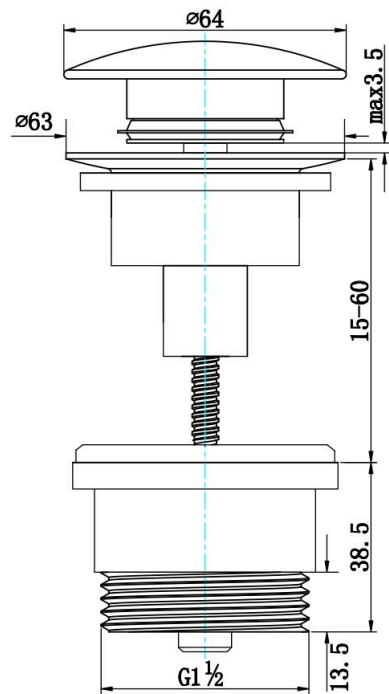

SCAN FOR MORE

A BRAND BY
BRASSHARDS
— GROUP —

www.mixxtapware.com.au | info@mixxtapware.com.au | 1800 657 697