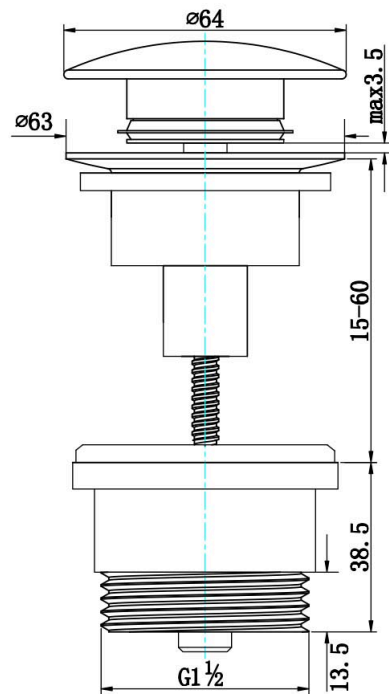

MIXX

tapware & accessories

PLUG & WASTE UNIVERSAL DOME POP UP WASTE

WASTES COLLECTION

Item Code: 9WA042G

Finish: Gun Metal

Material: Brass

Other Finishes

CHROME

MATT
BLACK

BRUSHED
NICKEL

BRUSHED
BRASS

SCAN FOR MORE

A BRAND BY
BRASSHARDS
— GROUP —

www.mixxtapware.com.au | info@mixxtapware.com.au | 1800 657 697