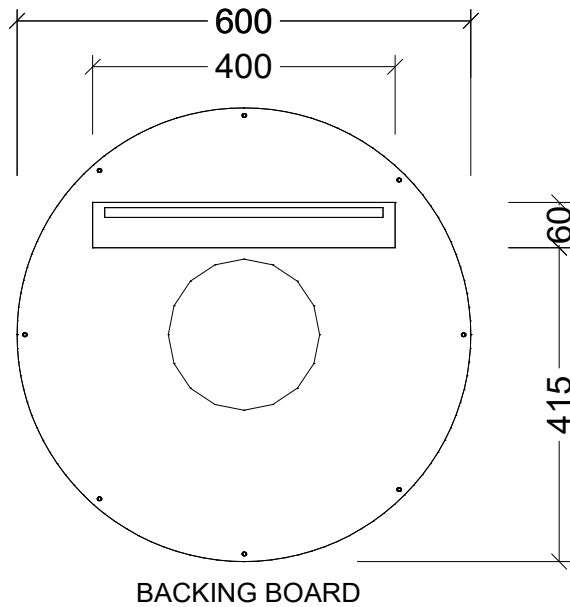

CABINET DETAILS

Range	Brooklyn
Description	Ø600
Cabinet SKU	BRK-M-600-600

Timberline Bathroom Products Pty Ltd
 22 Myrtle Drive, Armidale NSW 2350
www.timberline.com.au | 02 6773 8500

PLEASE NOTE: Due to the manufacturing process of ceramic tops, size variation (+/- 3%) is to be expected. E&OE. Copyright ©

48