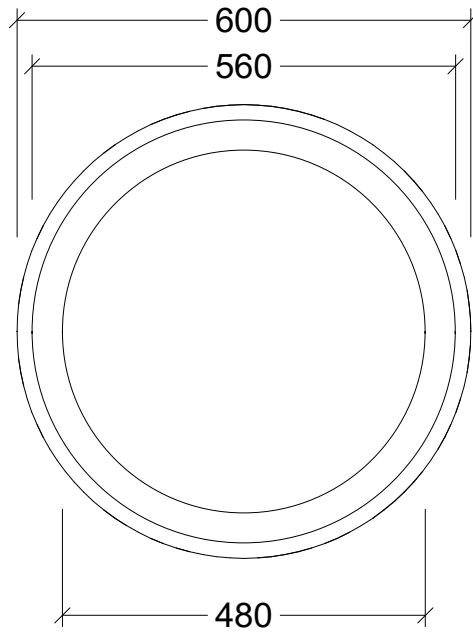

CABINET DETAILS

Range	Brooklyn
Description	Ø600
Cabinet SKU	BRK-M-600-600

Timberline Bathroom Products Pty Ltd
 22 Myrtle Drive, Armidale NSW 2350
www.timberline.com.au | 02 6773 8500

PLEASE NOTE: Due to the manufacturing process of ceramic tops, size variation (+/- 3%) is to be expected. E&OE. Copyright ©

48