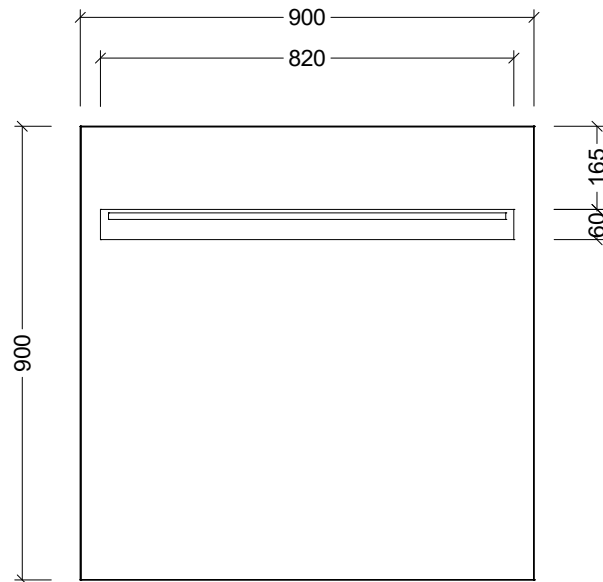

CABINET DETAILS

Range	California
Description	900Wx900H
Cabinet SKU	CAL-M-900-900

Timberline Bathroom Products Pty Ltd
 22 Myrtle Drive, Armidale NSW 2350
www.timberline.com.au | 02 6773 8500

PLEASE NOTE: Due to the manufacturing process of ceramic tops, size variation (+/- 3%) is to be expected. E&OE. Copyright ©

MIRROR

BACKING BOARD