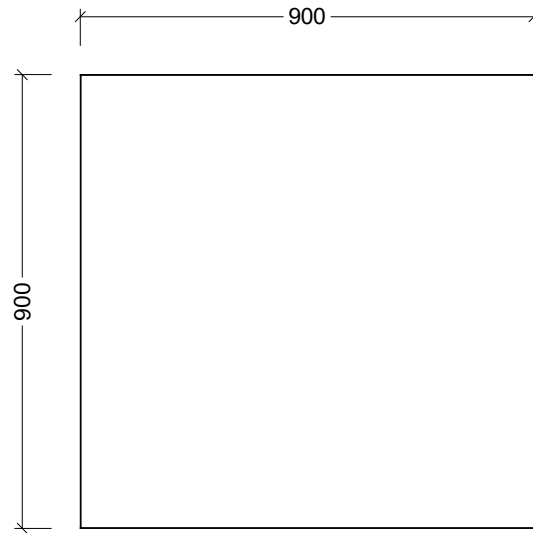

CABINET DETAILS

Range	California
Description	900Wx900H
Cabinet SKU	CAL-M-900-900

Timberline Bathroom Products Pty Ltd
 22 Myrtle Drive, Armidale NSW 2350
www.timberline.com.au | 02 6773 8500

PLEASE NOTE: Due to the manufacturing process of ceramic tops, size variation (+/- 3%) is to be expected. E&OE. Copyright ©

MIRROR

BACKING BOARD