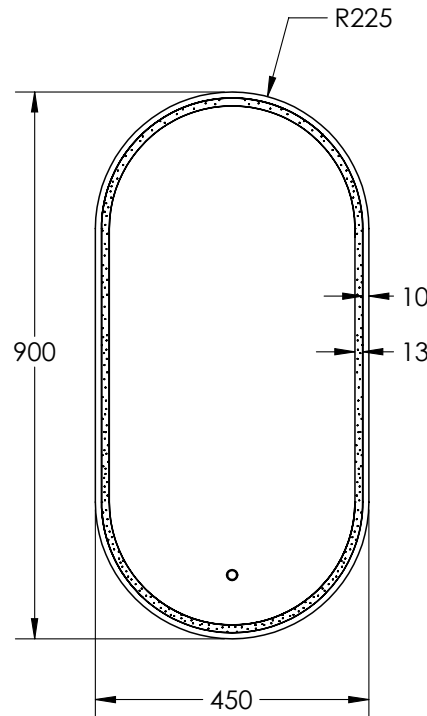

CAPSULE 450

LED SHAVING CABINET

SPECIFICATIONS

WIDTH	450mm
HEIGHT	900mm
DEPTH	143mm
WEIGHT	25kg
ORIENTATION	Portrait

LIGHTING SPECIFICATIONS

CCT	6500K – daylight
CRI	>80

INSTALLATION

- Wall mount
- Hardwired
- Input voltage: 220-240v 50Hz
- Includes wall mount split batten
- Mounting holes are provided for semi-recessed mounting

FEATURES

- Copper Free Mirror
- LED Lighting (6500K)
- Frontlit
- Touch Sensor
- Demister
- Soft Close
- Concealed Wire Technology
- Adjustable Glass Shelf
- Single-Sided Mirror Door
- Semi-recessable

FINISH

White