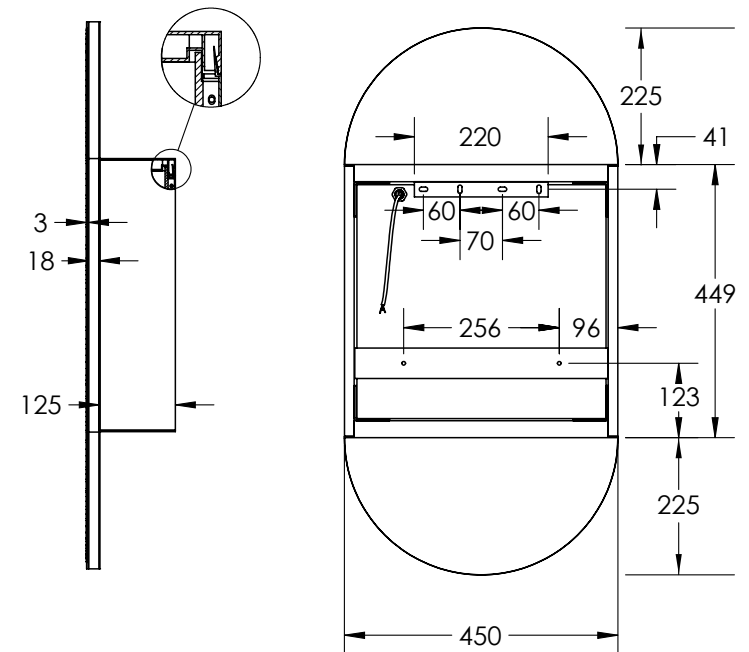

PRODUCT CODE

CR45D

Disclaimer: All LED Products requiring hardwiring must be installed by a licensed electrician in accordance with local regulations. Sizes are in mm and nominal and should be checked prior to installation. Actual colours may vary so please check colour samples before ordering. Installation is acceptance of our products. Installation of faulty, warped, chipped or damaged products will void our warranty.