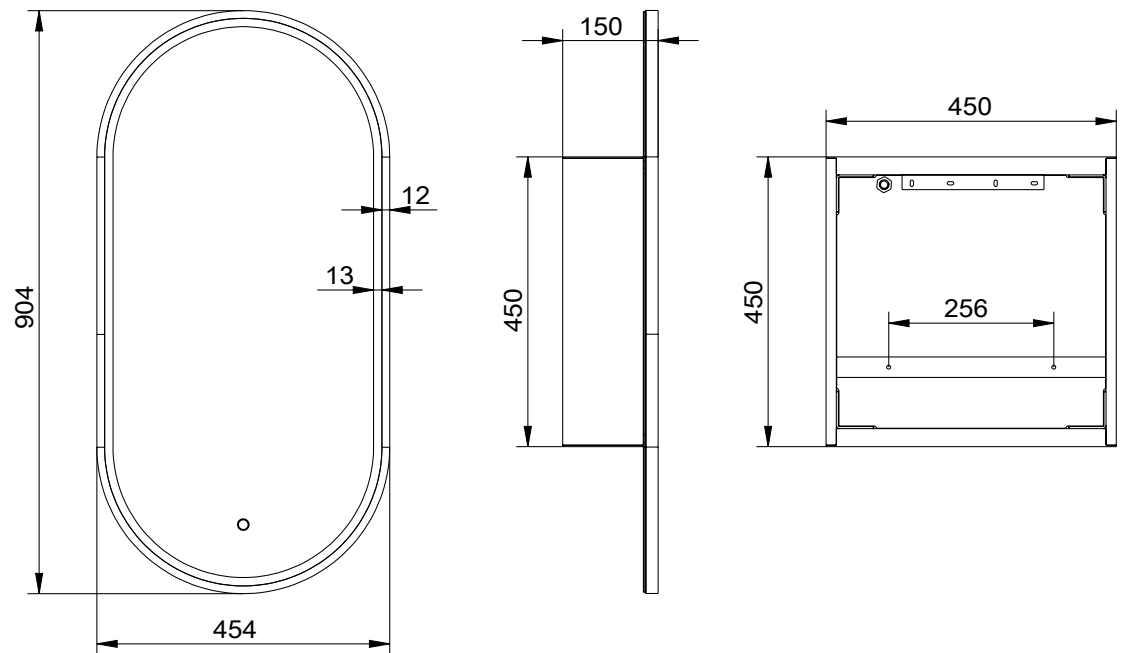

CAPSULE 450

LED SHAVING CABINET WITH ALUMINIUM FRAME

SPECIFICATIONS

WIDTH	454mm
HEIGHT	904mm
DEPTH	150mm
WEIGHT	20kg
ORIENTATION	Portrait

LIGHTING SPECIFICATIONS

CCT	6500K – daylight
CRI	>80

INSTALLATION

Wall mount
Hardwired
Input voltage: 220-240v 50Hz
Includes wall mount split batten
Mounting holes are provided for semi-recessed mounting

FEATURES

Copper Free Mirror
LED Lighting (6500K)
Frontlit
Touch Sensor
Demister
Soft Close
Concealed Wire Technology
Adjustable Glass Shelf
Single-Sided Mirror Door
Semi-recessable

FINISH		PRODUCT CODE
Brushed Brass		CR45D-BB
Brushed Nickel		CR45D-BN
Gun Metal		CR45D-GM
Matte Black		CR45D-MB
Matte White		CR45D-MW

Disclaimer: All LED Products requiring hardwiring must be installed by a licensed electrician in accordance with local regulations. Sizes are in mm and nominal and should be checked prior to installation. Actual colours may vary so please check colour samples before ordering. Installation is acceptance of our products. Installation of faulty, warped, chipped or damaged products will void our warranty.