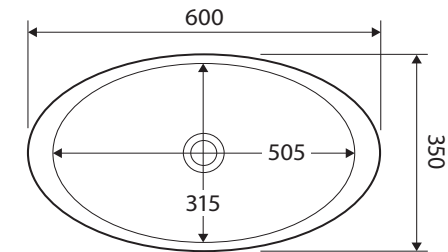

Bahama

ABOVE COUNTER BASIN

Features

- Cast stone solid surface
- No tap hole or overflow
- Requires 32 mm waste without overflow (not included)
- Capacity: 6 litres
- Weight: 8.5kg

Available in

Matte White
CSB01

While we aim to ensure specifications are correct at the time of publication, Fienza reserves the right to make modifications without prior notice. Physical colour may vary from image shown. All measurements are shown in millimetres. For ceramic products, please allow +/- 10 mm tolerance for manufacturing variance. Always use physical product measurements for mark-ups and roughing-in as the technical drawing may differ from actual product received.