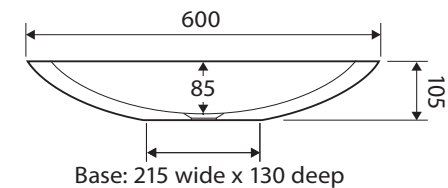

Bahama

ABOVE COUNTER BASIN

Features

- Cast stone solid surface
- No tap hole or overflow
- Requires 32 mm waste without overflow (not included)
- Capacity: 6 litres
- Weight: 8.5kg

Available in

Matte White
CSB01

While we aim to ensure specifications are correct at the time of publication, Fienza reserves the right to make modifications without prior notice. Physical colour may vary from image shown. All measurements are shown in millimetres. For ceramic products, please allow +/- 10 mm tolerance for manufacturing variance. Always use physical product measurements for mark-ups and roughing-in as the technical drawing may differ from actual product received.