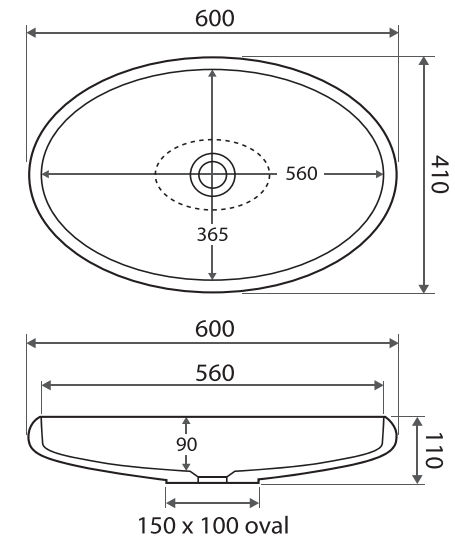

Antonia

ABOVE COUNTER BASIN

Features

- Cast stone solid surface
- Velvet-smooth finish
- No tap hole or overflow
- Requires 32 mm waste without overflow (not included)
- Weight: 8kg

Available in

Matte White
CSB088

While we aim to ensure specifications are correct at the time of publication, Fienza reserves the right to make modifications without prior notice. Physical colour may vary from image shown. All measurements are shown in millimetres. For ceramic products, please allow +/- 10 mm tolerance for manufacturing variance. Always use physical product measurements for mark-ups and roughing-in as the technical drawing may differ from actual product received.