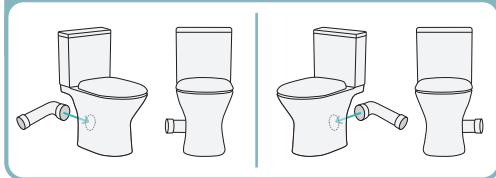

### Close-Coupled Toilet Suite

**P-Trap** • \$375 • K0123P

**S-Trap 90-160** • \$410 • K0123A

**S-Trap 160-230** • \$425 • K0123B

- Rimless, hygienic flush pan
- Large, easy-push, chrome flush buttons
- UF quick release, soft close seat
- High quality, R&T flush mechanism
- Top or bottom inlets:
  - Left top inlet
  - Left or right bottom inlet
- Available as P-Trap or S-Trap
- **WELS 4 Star rated, 4.5L/3L (3.2L average flush)**

Can be installed as left or right skew pan (requires additional fittings)

**Optional Matte Black Flush Buttons**  
**\$30 • 200784**