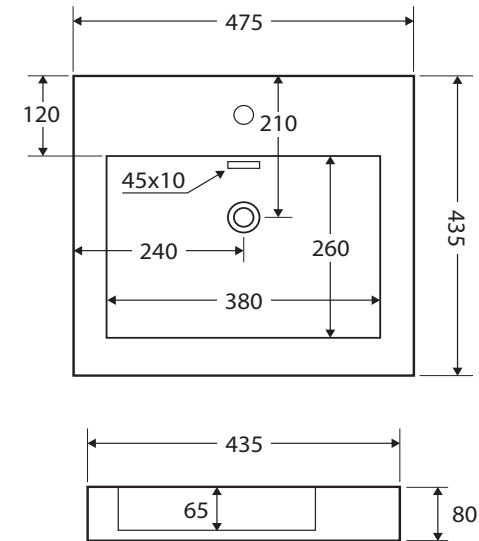

Como

ABOVE COUNTER BASIN

Features

- Fully vitreous china
- Glazed on the back side
- One tap hole with overflow
- Requires 32 mm waste with overflow (not included)
- Capacity: 5 litres

Available in

Gloss White
7078W

While we aim to ensure specifications are correct at the time of publication, Fienza reserves the right to make modifications without prior notice. Physical colour may vary from image shown. All measurements are shown in millimetres. For ceramic products, please allow +/- 10 mm tolerance for manufacturing variance. Always use physical product measurements for mark-ups and roughing-in as the technical drawing may differ from actual product received.