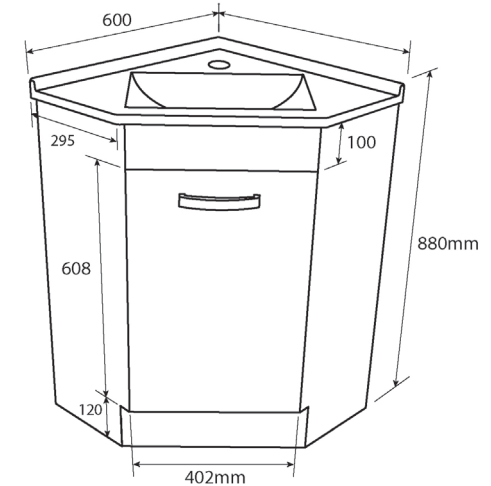

Corner 600

VANITY

Features

- Gloss white poly-marble basin-top
- Centre basin
- 12 o'clock tap hole as standard
- 2-pac, gloss white finish on cabinet
- Single soft-close door hinged on left side
- 16 mm thick backing boards

While we aim to ensure specifications are correct at the time of publication, Fienza reserves the right to make modifications without prior notice. Physical colour may vary from image shown. All measurements are shown in millimetres. Always use physical product measurements for mark-ups and roughing-in as the technical drawing may differ from actual product received. Tapware not included.