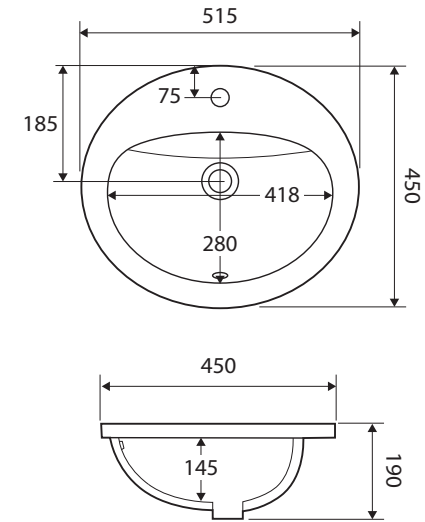

Crystal

FULLY-INSET BASIN

Features

- Gloss white finish
- Fully vitreous china
- Overflow located at front of inner bowl
- Requires 32 mm waste with overflow (not included)
- Capacity: 6 litres

Please note: Due to the nature of ceramic as a material, small variations in size and shape do occur. Ensure that the measurements of the purchased basin are checked physically BEFORE cutting any counter-top. Specification drawings are a guide only. Fienza will not be held liable for any errors made by external parties when cutting counter-tops.

While we aim to ensure specifications are correct at the time of publication, Fienza reserves the right to make modifications without prior notice. Physical colour may vary from image shown. All measurements are shown in millimetres. For ceramic products, please allow +/- 10 mm tolerance for manufacturing variance. Always use physical product measurements for mark-ups and roughing-in as the technical drawing may differ from actual product received.