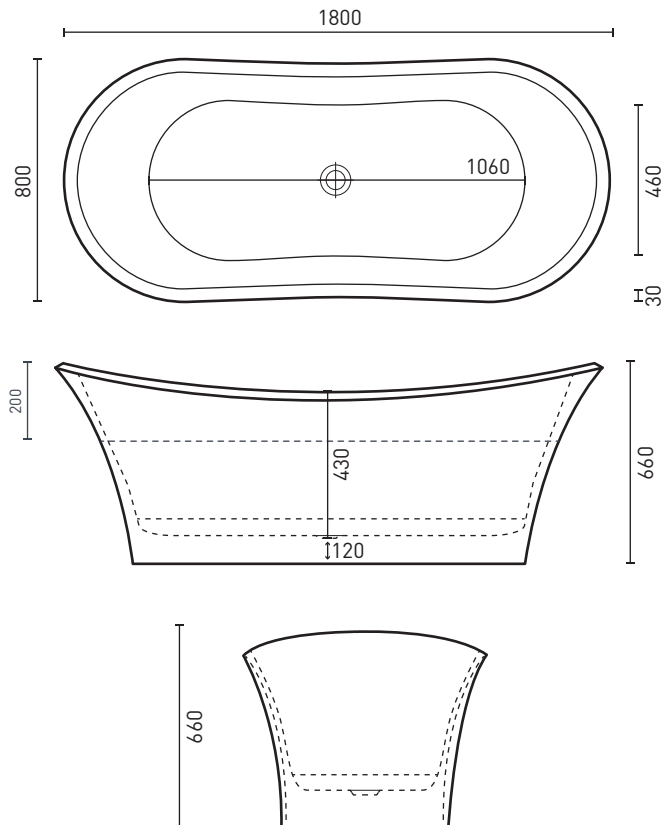

Hilton Freestanding Bath

Product Code: **HI1800W**

The Hilton's high sloping backs & thin (30mm), angled bath lip creates an elegant design that is large enough to accommodate two bathers.

- AS/NZ Standard 2023/1995
- Adjustable self-supporting feet
- Lumbar support
- Suitable for dual bathing

PRODUCT SPECIFICATIONS

Colour:	High gloss white
Material:	Premium sanitary grade acrylic
Length:	1800mm
Width:	800mm
Height:	660mm
Capacity:	126L [200mm below the bath rim]
Bath Type:	Freestanding
Waste Position:	Centre
Net Weight:	49kg
Warranty:	10 years* (refer to decina.com.au)