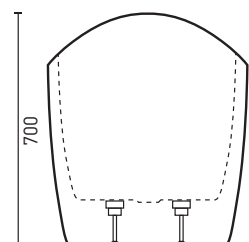

DECINA
DISCOVER INDULGENCE

DECINA.COM.AU 1300 DECINA

*Warranty T&Cs apply, visit decina.com.au Decina reserves the right to change specifications without notice. Due to manufacturing tolerances dimensions may vary +/- 5mm. We recommend installation does not start until after delivery. Please confirm all particulars prior to purchase, call 1300 DECINA or visit decina.com.au