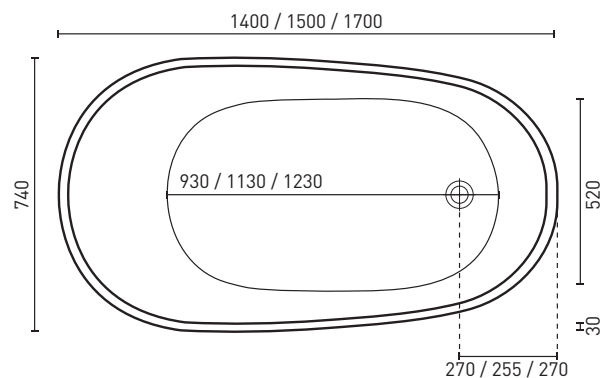

Piccolo Freestanding Bath

Product Code [All white]: **PI1400W / PI1500W / PI1700W**

Product Code [Black & white]: **PI1500B**

The Piccolo's striking, sloped profile & ultra-thin (30mm) bath lip will make the perfect focal point in any bathroom, deceptively spacious it is stylish & comfortable.

- AS/NZ Standard 2023:1995
- Adjustable self-supporting feet
- Lumbar support
- Black & white bath only available in 1500mm

PRODUCT SPECIFICATIONS

Colour:	High gloss white / High gloss white & black
Material:	Premium sanitary grade acrylic
Length:	1400mm / 1500mm / 1700mm
Width:	740mm
Height:	700mm
Capacity:	109L / 127 / 167L [200mm below the bath rim]
Bath Type:	Freestanding
Waste Position:	End
Net Weight:	40kg / 46kg / 56kg
Warranty:	10 years* [refer to decina.com.au]

OPTIONAL ACCESSORIES

- ☒ 40mm Removable Pop-up Waste *Chrome* **WA001**
  White Gloss **WA002**, *Black Matte* **WA003**
- ☒ Pop-up Waste & Overflow Kit *Chrome* **OWA001**
- ☒ Pop-down Waste & Overflow Kit *Chrome* **OWA002**
- ☒ Pop-down Waste & Overflow Kit *Black* **OWA003**
- ☒ Flexible Bath Connector with Pop-up Waste *Chrome* **OWA004**
- ☒ Flexible Bath Connector *Cap & Lining only* **OWA005**
- ☒ Sia Headrest *Black Curved* **SY242-B**

DECINA
DISCOVER INDULGENCE

DECINA.COM.AU 1300 DECINA

*Warranty T&Cs apply, visit decina.com.au Decina reserves the right to change specifications without notice. Due to manufacturing tolerances dimensions may vary +/- 5mm. We recommend installation does not start until after delivery. Please confirm all particulars prior to purchase, call 1300 DECINA or visit decina.com.au