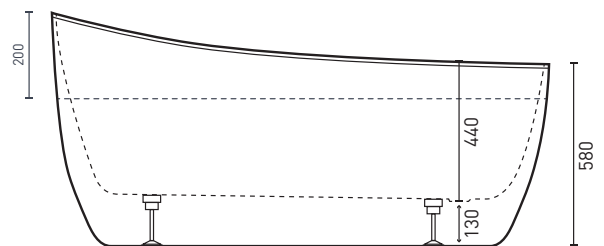

Piccolo Freestanding Bath

Product Code [All white]: **PI1400W / PI1500W / PI1700W**

Product Code [Black & white]: **PI1500B**

The Piccolo's striking, sloped profile & ultra-thin (30mm) bath lip will make the perfect focal point in any bathroom, deceptively spacious it is stylish & comfortable.

- AS/NZ Standard 2023:1995
- Adjustable self-supporting feet
- Lumbar support
- Black & white bath only available in 1500mm

PRODUCT SPECIFICATIONS

Colour:	High gloss white / High gloss white & black
Material:	Premium sanitary grade acrylic
Length:	1400mm / 1500mm / 1700mm
Width:	740mm
Height:	700mm
Capacity:	109L / 127 / 167L [200mm below the bath rim]
Bath Type:	Freestanding
Waste Position:	End
Net Weight:	40kg / 46kg / 56kg
Warranty:	10 years* [refer to decina.com.au]

OPTIONAL ACCESSORIES

- ☒ 40mm Removable Pop-up Waste *Chrome* **WA001**
  White Gloss **WA002**, *Black Matte* **WA003**
- ☒ Pop-up Waste & Overflow Kit *Chrome* **OWA001**
- ☒ Pop-down Waste & Overflow Kit *Chrome* **OWA002**
- ☒ Pop-down Waste & Overflow Kit *Black* **OWA003**
- ☒ Flexible Bath Connector with Pop-up Waste *Chrome* **OWA004**
- ☒ Flexible Bath Connector *Cap & Lining only* **OWA005**
- ☒ Sia Headrest *Black Curved* **SY242-B**

DECINA
DISCOVER INDULGENCE

DECINA.COM.AU 1300 DECINA

*Warranty T&Cs apply, visit decina.com.au Decina reserves the right to change specifications without notice. Due to manufacturing tolerances dimensions may vary +/- 5mm. We recommend installation does not start until after delivery. Please confirm all particulars prior to purchase, call 1300 DECINA or visit decina.com.au