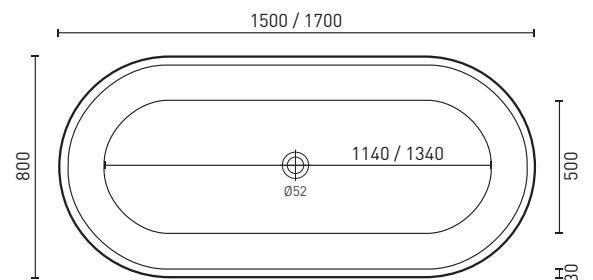

Prezzo Freestanding Bath

Product Code: **PR1500W / PR1700W**

The Prezzo's classic oval shape, minimal clean lines & thin bath lip creates a timeless design. Reclining lumbar areas at both ends accommodate two bathers comfortably.

- AS/NZ Standard 2023:1995
- Adjustable self-supporting feet
- Lumbar support
- Suitable for dual bathing
- Internal steel support frame

PRODUCT SPECIFICATIONS

Colour:	High gloss white
Material:	Premium sanitary grade acrylic
Length:	1500mm / 1700mm
Width:	800mm
Height:	530mm
Capacity:	121L / 150L [200mm below the bath rim]
Bath Type:	Freestanding
Waste Position:	Centre
Net Weight:	37kg / 41kg
Warranty:	5 years* (refer to decina.com.au)

OPTIONAL ACCESSORIES

- ☒ 40mm Removable Pop-up Waste *Chrome* **WA001**
  White Gloss **WA002**, *Black Matte* **WA003**
- ☒ Pop-up Waste & Overflow Kit *Chrome* **OWA001**
- ☒ Pop-down Waste & Overflow Kit *Chrome* **OWA002**
- ☒ Pop-down Waste & Overflow Kit *Black* **OWA003**
- ☒ Flexible Bath Connector with Pop-up Waste *Chrome* **OWA004**
- ☒ Flexible Bath Connector *Cap & Lining only* **OWA005**
- ☒ Sia Headrest *Black Curved* **SY242-B**

DECINA
DISCOVER INDULGENCE

[DECINA.COM.AU](https://decina.com.au) 1300 DECINA

*Warranty T&Cs apply, visit decina.com.au Decina reserves the right to change specifications without notice. Due to manufacturing tolerances dimensions may vary +/- 5mm. We recommend installation does not start until after delivery. Please confirm all particulars prior to purchase, call 1300 DECINA or visit decina.com.au