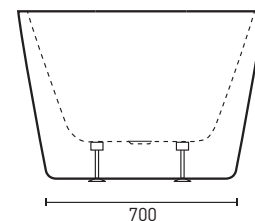

DECINA
DISCOVER INDULGENCE

[DECINA.COM.AU](https://decina.com.au) 1300 DECINA

*Warranty T&Cs apply, visit decina.com.au Decina reserves the right to change specifications without notice. Due to manufacturing tolerances dimensions may vary +/- 5mm. We recommend installation does not start until after delivery. Please confirm all particulars prior to purchase, call 1300 DECINA or visit decina.com.au