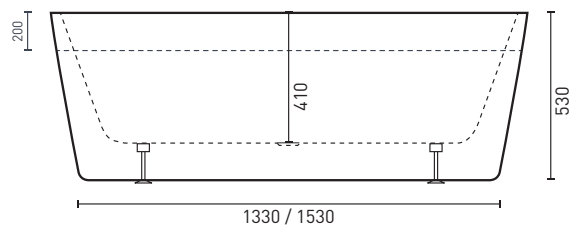

Prezzo Freestanding Bath

Product Code: **PR1500W / PR1700W**

The Prezzo's classic oval shape, minimal clean lines & thin bath lip creates a timeless design. Reclining lumbar areas at both ends accommodate two bathers comfortably.

- AS/NZ Standard 2023:1995
- Adjustable self-supporting feet
- Lumbar support
- Suitable for dual bathing
- Internal steel support frame

PRODUCT SPECIFICATIONS

Colour:	High gloss white
Material:	Premium sanitary grade acrylic
Length:	1500mm / 1700mm
Width:	800mm
Height:	530mm
Capacity:	121L / 150L [200mm below the bath rim]
Bath Type:	Freestanding
Waste Position:	Centre
Net Weight:	37kg / 41kg
Warranty:	5 years* (refer to decina.com.au)

OPTIONAL ACCESSORIES

- ☒ 40mm Removable Pop-up Waste *Chrome* **WA001**
  White Gloss **WA002**, *Black Matte* **WA003**
- ☒ Pop-up Waste & Overflow Kit *Chrome* **OWA001**
- ☒ Pop-down Waste & Overflow Kit *Chrome* **OWA002**
- ☒ Pop-down Waste & Overflow Kit *Black* **OWA003**
- ☒ Flexible Bath Connector with Pop-up Waste *Chrome* **OWA004**
- ☒ Flexible Bath Connector *Cap & Lining only* **OWA005**
- ☒ Sia Headrest *Black Curved* **SY242-B**

DECINA
DISCOVER INDULGENCE

[DECINA.COM.AU](https://decina.com.au) 1300 DECINA

*Warranty T&Cs apply, visit decina.com.au Decina reserves the right to change specifications without notice. Due to manufacturing tolerances dimensions may vary +/- 5mm. We recommend installation does not start until after delivery. Please confirm all particulars prior to purchase, call 1300 DECINA or visit decina.com.au