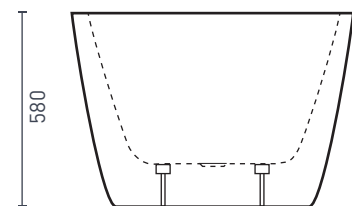

Cool Freestanding Bath

Product Code: **C01500W / C01800W**

The Cool's classic oval shape, minimal clean lines & generous bath lip creates a timeless design. While reclining lumbar areas at both ends accommodate two bathers comfortably

- AS/NZ Standard 2023:1995
- Adjustable self-supporting feet
- Suitable for dual bathing
- Lumbar support

PRODUCT SPECIFICATIONS

Colour:	High gloss white
Material:	Premium sanitary grade acrylic
Length:	1500mm / 1790mm
Width:	750mm / 790mm
Height:	580mm
Capacity:	140L / 155L [200mm below the bath rim]
Bath Type:	Freestanding
Waste Position:	Off centre
Net Weight:	30kg / 40kg
Warranty:	10 years* (refer to decina.com.au)