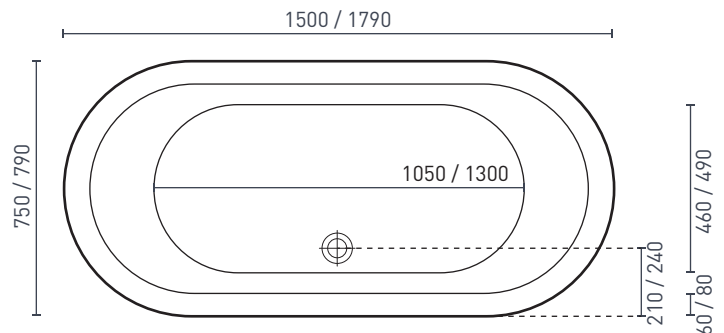

Cool Freestanding Bath

Product Code: **C01500W / C01800W**

The Cool's classic oval shape, minimal clean lines & generous bath lip creates a timeless design. While reclining lumbar areas at both ends accommodate two bathers comfortably

- AS/NZ Standard 2023:1995
- Adjustable self-supporting feet
- Suitable for dual bathing
- Lumbar support

PRODUCT SPECIFICATIONS

Colour:	High gloss white
Material:	Premium sanitary grade acrylic
Length:	1500mm / 1790mm
Width:	750mm / 790mm
Height:	580mm
Capacity:	140L / 155L [200mm below the bath rim]
Bath Type:	Freestanding
Waste Position:	Off centre
Net Weight:	30kg / 40kg
Warranty:	10 years* (refer to decina.com.au)

DECINA
DISCOVER INDULGENCE

[DECINA.COM.AU](https://decina.com.au) 1300 DECINA   

*Warranty T&Cs apply, visit decina.com.au Decina reserves the right to change specifications without notice. Due to manufacturing tolerances dimensions may vary +/- 5mm. We recommend installation does not start until after delivery. Please confirm all particulars prior to purchase, call 1300 DECINA or visit decina.com.au