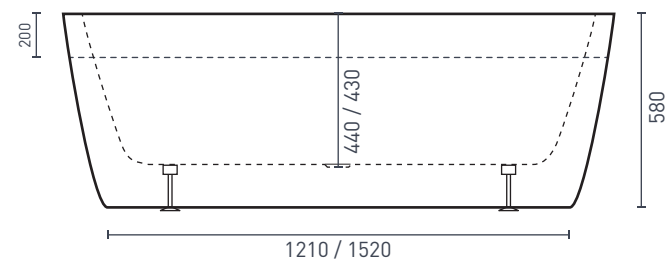

Cool Freestanding Bath

Product Code: **C01500W / C01800W**

The Cool's classic oval shape, minimal clean lines & generous bath lip creates a timeless design. While reclining lumbar areas at both ends accommodate two bathers comfortably

- AS/NZ Standard 2023:1995
- Adjustable self-supporting feet
- Suitable for dual bathing
- Lumbar support

PRODUCT SPECIFICATIONS

Colour:	High gloss white
Material:	Premium sanitary grade acrylic
Length:	1500mm / 1790mm
Width:	750mm / 790mm
Height:	580mm
Capacity:	140L / 155L [200mm below the bath rim]
Bath Type:	Freestanding
Waste Position:	Off centre
Net Weight:	30kg / 40kg
Warranty:	10 years* (refer to decina.com.au)