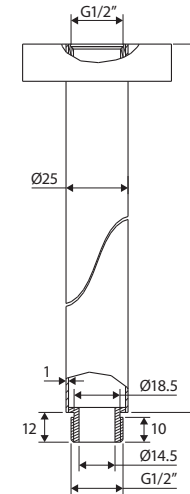

Round SHOWER DROPPER

Features

- Made from stainless steel
- Flange included
- Female 1/2" BSP thread

Available in

Chrome
100 mm
422101

Chrome
200 mm
422101A

Chrome
300 mm
422101B

Chrome
450 mm
422101C

While we aim to ensure specifications are correct at the time of publication, Fienza reserves the right to make modifications without prior notice. Physical colour may vary from image shown. All measurements are shown in millimetres. Always use physical product measurements for mark-ups and roughing-in as the technical drawing may differ from actual product received.