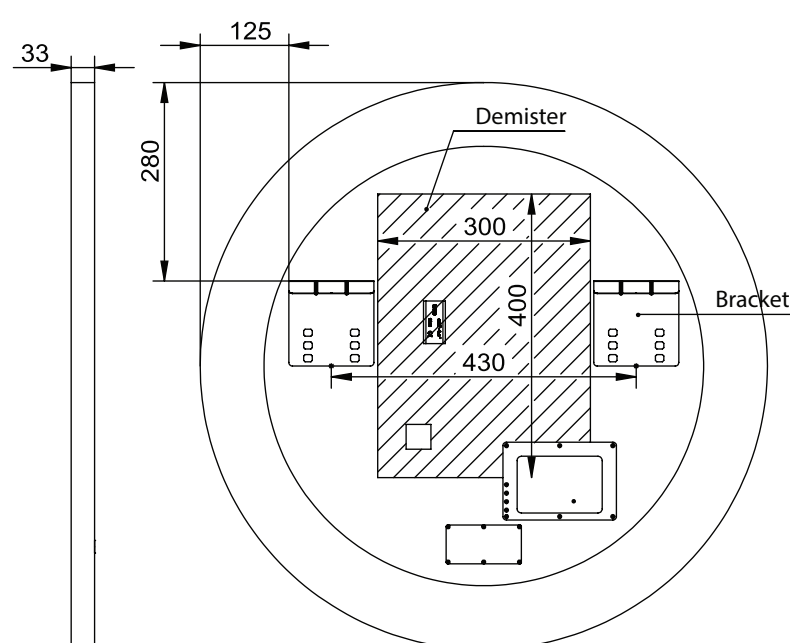

MDF Coloured Frame Options:

Matt White ☐

Matt Black ☒

WARRANTY
5 years

*Conditions apply

To clean this mirror, wipe it with a soft microfiber cloth or a lint free cloth that has been rinsed in warm water and wrung out well, then rub the mirror gently with a soft dry cloth.

PLEASE do not use glass or window cleaner, or other cleaners with chemical agents. These may damage the silver coating and brown marks can result.

Please confirm all particulars with your sales consultant or refer to our website for more information prior to purchase.