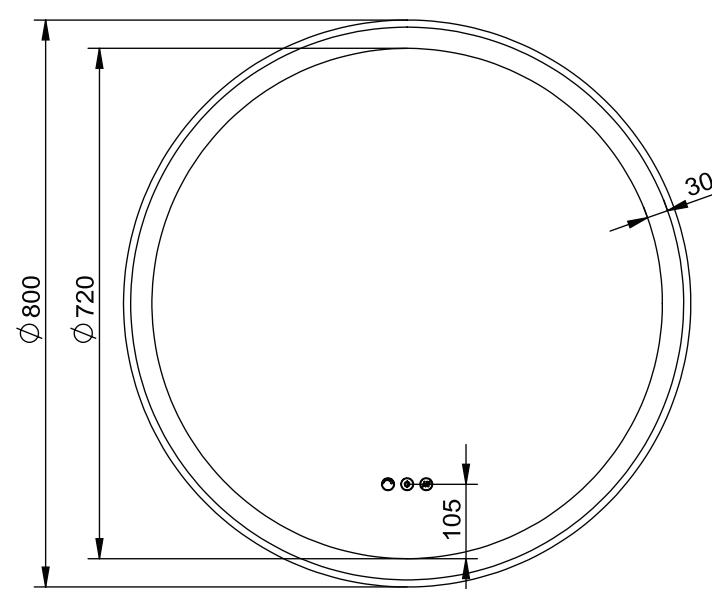

MDF Coloured Frame Options:

Matt White ☐

Matt Black ☒

WARRANTY
5 years

*Conditions apply

To clean this mirror, wipe it with a soft microfiber cloth or a lint free cloth that has been rinsed in warm water and wrung out well, then rub the mirror gently with a soft dry cloth.

PLEASE do not use glass or window cleaner, or other cleaners with chemical agents. These may damage the silver coating and brown marks can result.

Please confirm all particulars with your sales consultant or refer to our website for more information prior to purchase.