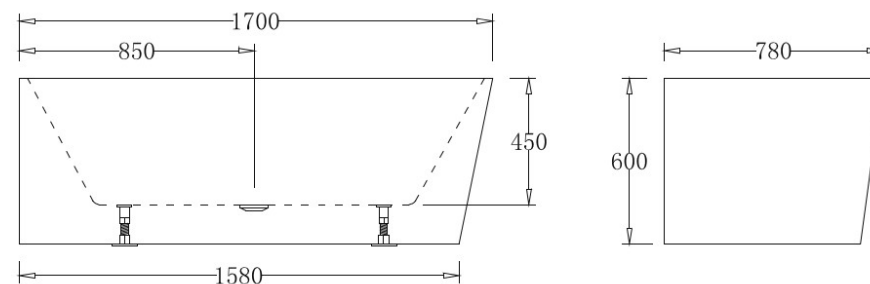

KIATO FREESTANDING CORNER BATH LEFT HAND WHITE 1700MM LB1067L17

- Contemporary new design
- Available in white
- Sanitary grade acrylic finish
- Metal frame construction adds strength and durability
- 10 year structural replacement warranty
- Plug & waste and flexible connector purchased separately
- Volume approx. 250 litres
- Must be installed by a licensed plumber