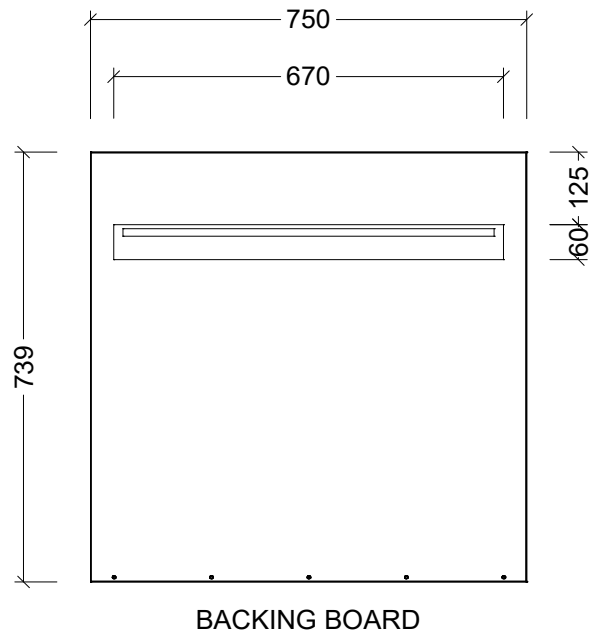

## CABINET DETAILS

Range	Essence
Description	750W Rectangle with Shelf
Cabinet SKU	ESS-M-750-720

**Timberline Bathroom Products Pty Ltd**  
 22 Myrtle Drive, Armidale NSW 2350  
[www.timberline.com.au](http://www.timberline.com.au) | 02 6773 8500

PLEASE NOTE: Due to the manufacturing process of ceramic tops, size variation (+/- 3%) is to be expected. E&OE. Copyright ©

120

104