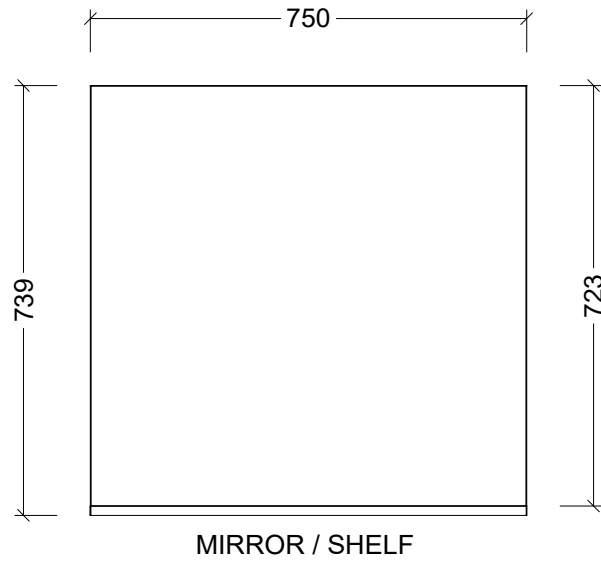

## CABINET DETAILS

Range	Essence
Description	750W Rectangle with Shelf
Cabinet SKU	ESS-M-750-720

**Timberline Bathroom Products Pty Ltd**  
 22 Myrtle Drive, Armidale NSW 2350  
[www.timberline.com.au](http://www.timberline.com.au) | 02 6773 8500

PLEASE NOTE: Due to the manufacturing process of ceramic tops, size variation (+/- 3%) is to be expected. E&OE. Copyright ©

120

104