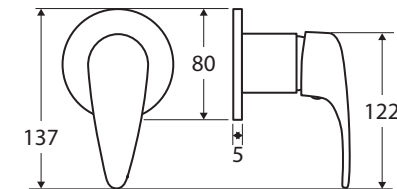

Eco

WALL MIXER

Features

- Designed for shower and bath
- Made from solid brass
- 40 mm cartridge

Please note: This product may have a visible Fienza or Watermark logo.

Available in

Polished Chrome
211101

Cleaning & Care

While we aim to ensure specifications are correct at the time of publication, Fienza reserves the right to make modifications without prior notice. Physical colour may vary from image shown. All measurements are shown in millimetres. Always use physical product measurements for mark-ups and roughing-in as the technical drawing may differ from actual product received.