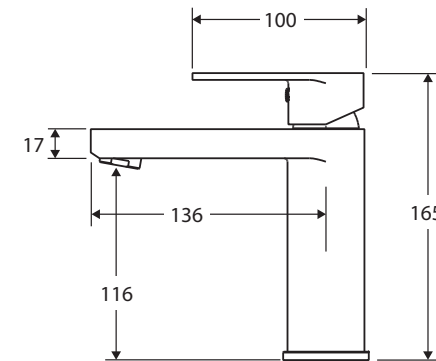

Empire

BASIN MIXER

Features

- Sleek modern design
- Fixed position
- Made from solid brass
- Quality European cartridge (35 mm)
- PEX split-resistant flexible hoses
- **WELS 6 Star rated, 4.5L/min**

Please note: This product may have a visible Fienza or Watermark logo.

While we aim to ensure specifications are correct at the time of publication, Fienza reserves the right to make modifications without prior notice. Physical colour may vary from image shown. All measurements are shown in millimetres. Always use physical product measurements for mark-ups and roughing-in as the technical drawing may differ from actual product received.