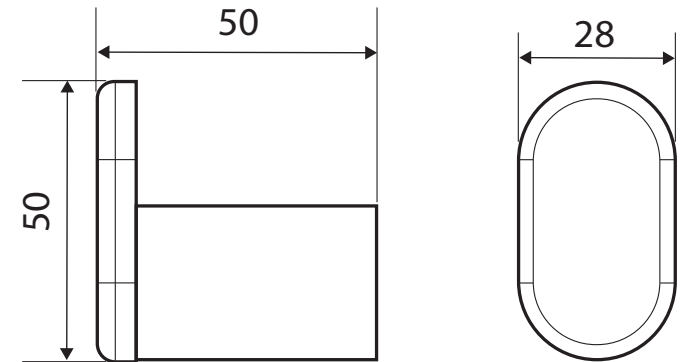

Empire

SINGLE ROBE HOOK

Features

- Made from brass and zinc
- High-strength mounting brackets
- Matching mixers, showers and bath outlets available

Please Note: This product may have a visible Fienza or Watermark logo.

While we aim to ensure specifications are correct at the time of publication, Fienza reserves the right to make modifications without prior notice. Physical colour may vary from image shown. All measurements are shown in millimetres. Always use physical product measurements for mark-ups and roughing-in as the technical drawing may differ from actual product received.