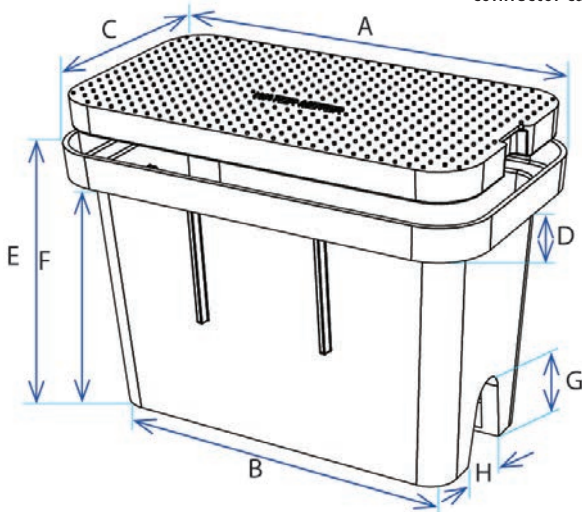

Meter Boxes

Everhard offers a range of meter boxes designed specifically for underground housing of water meters, gas or water control valves, irrigation services and controls, stop cocks or any other service requiring underground connection and protection.

The meter box range comes in small, large shallow and large deep. They are lightweight,

easy to install and manufactured from quality recycled high density UV stabilised polyethylene polymer.

The meter boxes are strong, durable and have been designed to withstand light vehicular traffic. Each meter box and lid is joined by a connector cable.

The Everhard Industries range of Meter Boxes include lids that identify recycled water. The lilac coloured lid complies with the Australian Standard for Colour Coding (AS 1345:1995). Recycled Water Meter Boxes are available in three sizes: Small, Large Shallow and Large Deep.