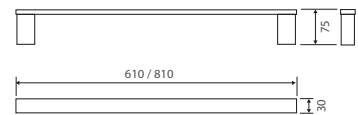

## KOKO Single Towel Rail

**610mm • \$90 • 85001610**

**810mm • \$99 • 85001810**

- Fixed length rail (not removable or adjustable)