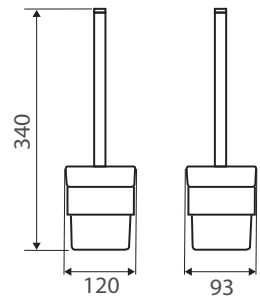

ACCESSORIES

KOKO Toilet Brush

$75 • 850010

- Frosted glass tumbler
- Tumbler is removable for easy cleaning