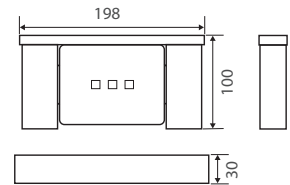

KOKO Soap Shelf

$85 • 85006

- Drainage detail for installation in shower