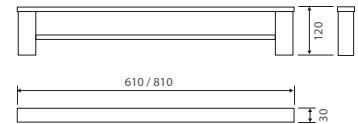

KOKO Double Towel Rail

610mm • $105 • 85008610

810mm • $120 • 85008810

- Fixed length rails (not removable or adjustable)