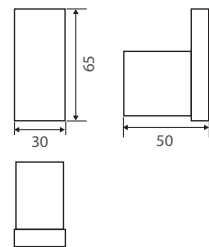

\$49 • 85003

KOKO Soap Shelf

\$85 • 85006

- Drainage detail for installation in shower

KOKO Single Robe Hook

\$39 • 85004

KOKO Tumbler

\$70 • 85005