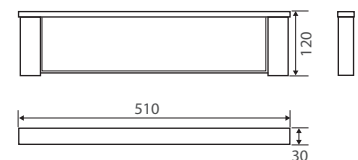

KOKO Glass Shelf

$130 • 85007

- Clear glass shelf