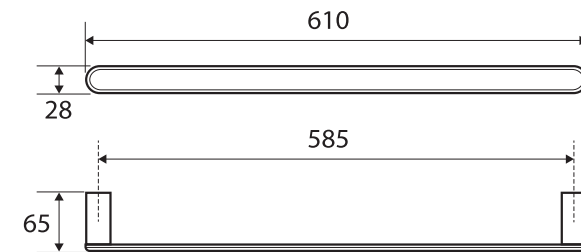

## 610MM SINGLE TOWEL RAIL

### Features

- Made from brass and zinc
- Fixed length rail (not removable or adjustable)
- High-strength mounting brackets
- Matching mixers, showers and bath outlets available

**Please Note:** This product may have a visible Fienza or Watermark logo.

While we aim to ensure specifications are correct at the time of publication, Fienza reserves the right to make modifications without prior notice. Physical colour may vary from image shown. All measurements are shown in millimetres. Always use physical product measurements for mark-ups and roughing-in as the technical drawing may differ from actual product received.