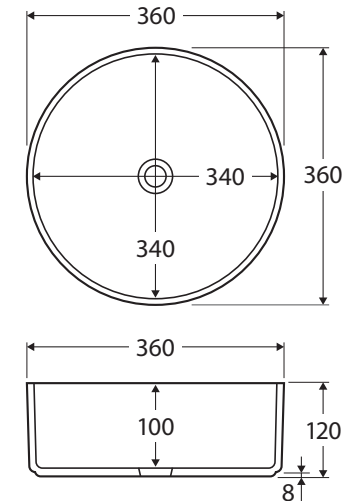

Reba

ABOVE COUNTER BASIN

Features

- Available in various colours and finishes
- Vitreous china
- No tap hole or overflow
- Requires 32 mm waste without overflow (not included)
- Capacity: 7 litres

Available in

We aim to ensure that specifications are correct at the time of publication. All measurements are shown in millimetres. For ceramic products, please allow +/- 10 mm tolerance for manufacturing variance. Always use measurements of actual product received for final specification as the technical drawing may contain differences. Due to printing limitations, physical colour may vary from the image shown. Fienza reserves the right to make modifications without prior notice.