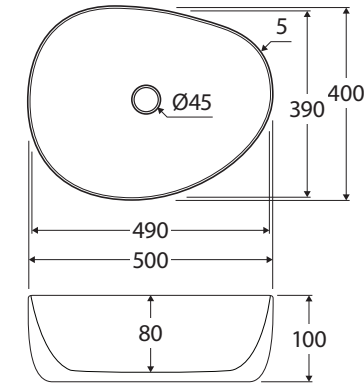

Pebble

MEDIUM ABOVE COUNTER BASIN

Features

- 5 mm slim edge design
- Vitreous china
- No tap hole or overflow
- Requires 32 mm non-overflow waste (not included)
- Capacity: 8L

Available in

Gloss White
RB487

While we aim to ensure specifications are correct at the time of publication, Fienza reserves the right to make modifications without prior notice. Physical colour may vary from image shown. All measurements are shown in millimetres. For ceramic products, please allow +/- 10 mm tolerance for manufacturing variance. Always use physical product measurements for mark-ups and roughing-in as the technical drawing may differ from actual product received.