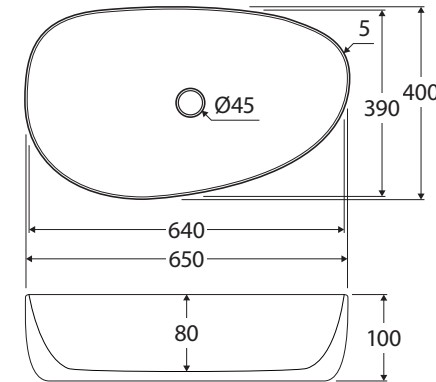

## LARGE ABOVE COUNTER BASIN

### Features

- 5 mm slim edge design
- Vitreous china
- No tap hole or overflow
- Requires 32 mm non-overflow waste (not included)
- Capacity: 11.5L

While we aim to ensure specifications are correct at the time of publication, Fienza reserves the right to make modifications without prior notice. Physical colour may vary from image shown. All measurements are shown in millimetres. For ceramic products, please allow +/- 10 mm tolerance for manufacturing variance. Always use physical product measurements for mark-ups and roughing-in as the technical drawing may differ from actual product received.