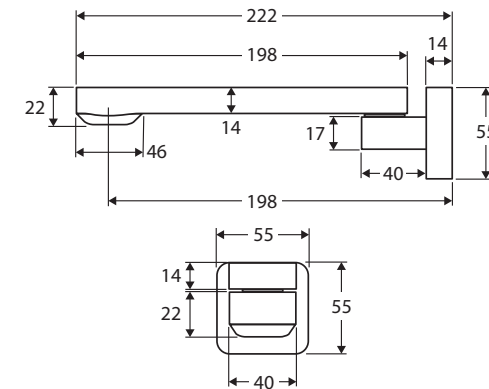

Koko® SWIVEL BATH OUTLET

Features

- Swivel function
- Wall mounted
- Fitted with aerator
- Turn-fit installation
- Made from solid brass
- Female 1/2" BSPP inlet
- WELS rating not required

Available in

Chrome
SP8018

We aim to ensure that specifications are correct at the time of publication. All measurements are shown in millimetres. Always use measurements of actual product received for final specification as the technical drawing may contain differences. Due to printing limitations, physical colour may vary from the image shown. Fienza reserves the right to make modifications without prior notice.