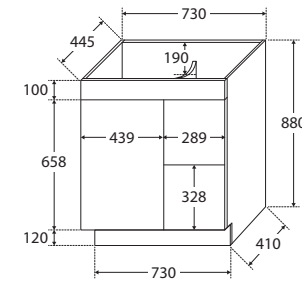

## Features

- High quality, UV resistant gloss white exterior
- Bright white interior
- Soft-close door
- Full extension drawer runners
- 16 mm thick backing board and drawer bases
- FSC certified, eco-friendly E0 board
- Includes aluminium chrome finish handles as standard
- Extra high – 880 mm tall (without top)

TOP VIEW: SHELF AREA & DRAWER AREA

SIDE VIEW: SHELF STORAGE

SIDE VIEW: RECESS & DRAWER STORAGE