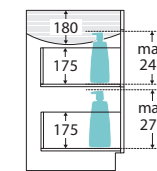

## Features

- High quality, UV resistant gloss white exterior
- Bright white interior
- Soft-close door
- Full extension drawer runners
- 16 mm thick backing board and drawer bases
- FSC certified, eco-friendly E0 board
- Includes aluminium chrome finish handles as standard
- Extra high – 880 mm tall (without top)

TOP VIEW: SHELF AREA & DRAWER AREA

SIDE VIEW: SHELF STORAGE

SIDE VIEW: RECESS & DRAWER STORAGE