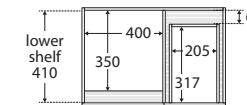

## Features

- High quality, UV resistant gloss white exterior
- Bright white interior
- Soft-close door
- Full extension drawer runners
- 16 mm thick backing board and drawer bases
- FSC certified, eco-friendly E0 board
- Includes aluminium chrome finish handles as standard
- Extra high – 880 mm tall (without top)

TOP VIEW: SHELF AREA & DRAWER AREA

SIDE VIEW: SHELF STORAGE

SIDE VIEW: RECESS & DRAWER STORAGE