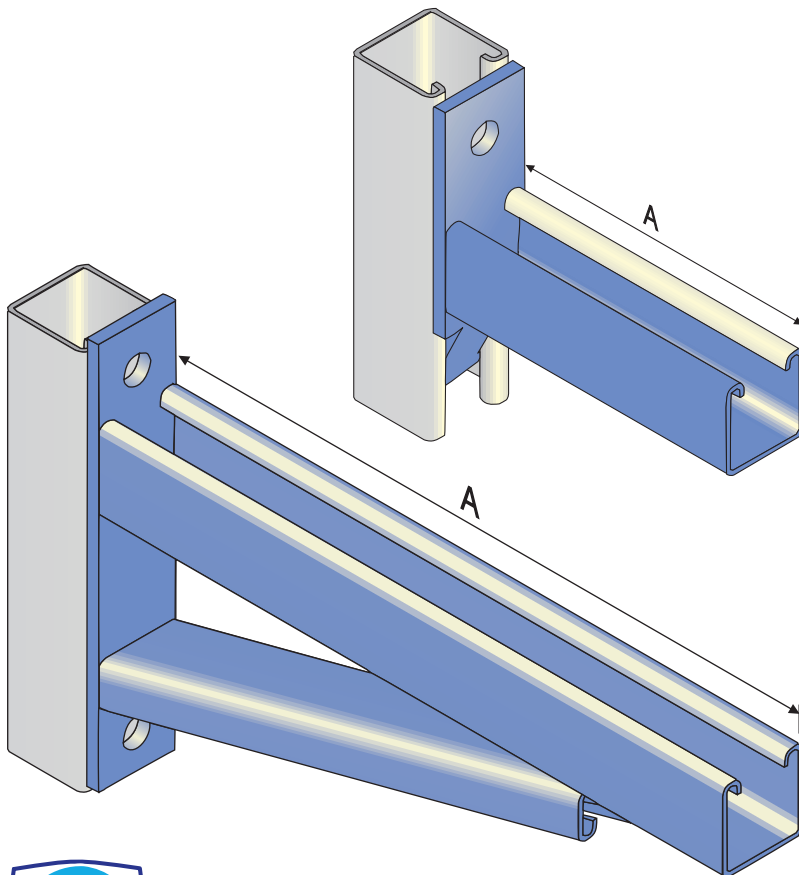

FM155
FM156
FM157
FM158

FM155
FLEXISTRUT
CHANNEL TRAPEZE
FINISH: GALVANISED

FM156
FLEXISTRUT
CANTILEVER BRACKET

PART NO.	A
FM156-150	150
FM156-300	300
FM156-450	450
FM156-600	600
FM156-700	700

FINISH: GALVANISED

FM157
FLEXISTRUT
CANTILEVER BRACKET

PART NO.	A
FM157-150	150
FM157-300	300
FM157-450	450
FM157-600	600

FINISH: GALVANISED

FM158
FLEXISTRUT
CANTILEVER BRACKET

PART NO.	A
FM158-150	150
FM158-300	300
FM158-450	450
FM158-600	600
FM158-780	780

FINISH: GALVANISED