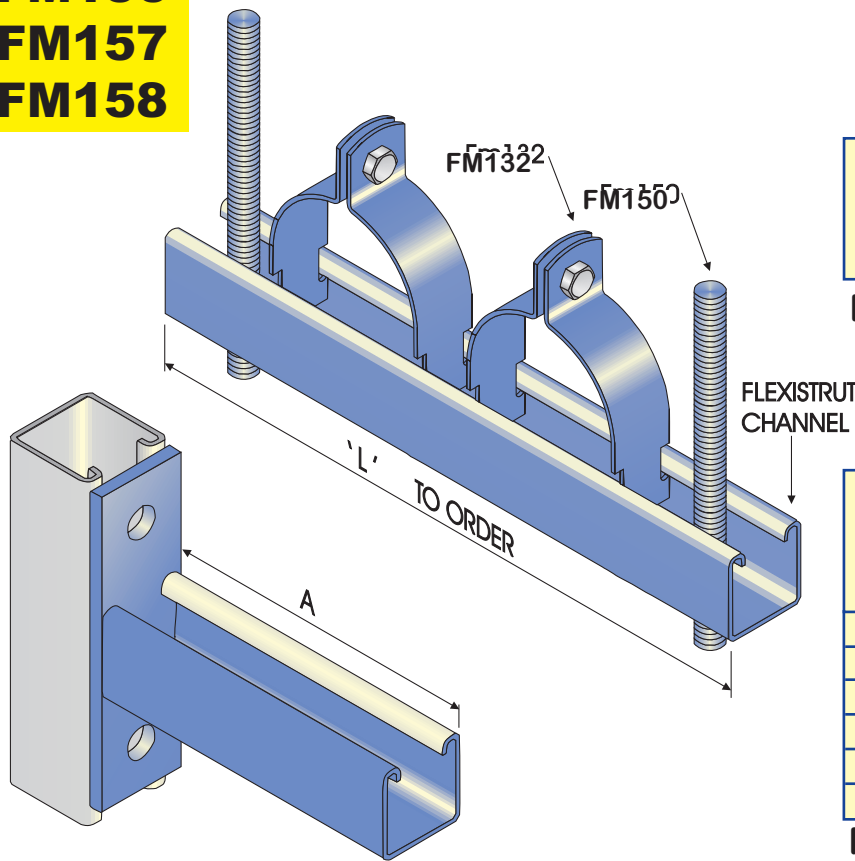

FM155
FM156
FM157
FM158

FM155
FLEXISTRUT
CHANNEL TRAPEZE
FINISH: GALVANISED

FM156
FLEXISTRUT
CANTILEVER BRACKET

PART NO.	A
FM156-150	150
FM156-300	300
FM156-450	450
FM156-600	600
FM156-700	700

FINISH: GALVANISED

FM157
FLEXISTRUT
CANTILEVER BRACKET

PART NO.	A
FM157-150	150
FM157-300	300
FM157-450	450
FM157-600	600

FINISH: GALVANISED

FM158
FLEXISTRUT
CANTILEVER BRACKET

PART NO.	A
FM158-150	150
FM158-300	300
FM158-450	450
FM158-600	600
FM158-780	780

FINISH: GALVANISED