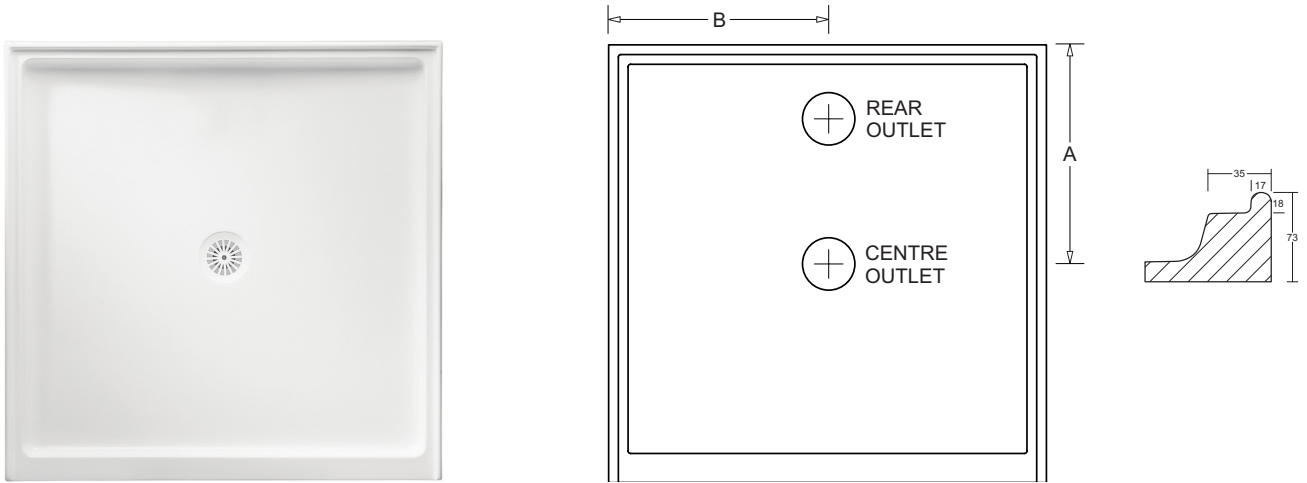

flinders

Polymarble shower base

Square

The Flinders Polymarble shower base is made from high strength polymarble compound - which is a hardwearing, solid, fully moulded material that is ideal for bathroom surfaces.

MATERIAL	Polymarble
CONSTRUCTION	Requires mortar bed support
STEP HEIGHT	73(±2)mm(including tile flange)
TILE FLANGE	17mm tile flange
ALCOVE FITTING	3 sided models only
COLOUR	White, Ivory (on request)
WASTE	Integrated waste with 50mm male thread

PRODUCTS	OUTLET	CODE	ACTUAL SIZE	A	B
SQUARE -White	CENTRE	SB17CW	820 W x 820 D x 73 H	410	410
		SB15CW	820 W x 820 D x 73 H DBL	150	410
		SB28CW	900 W x 900 D x 73 H	450	450
		SB19CW	900 W x 900 D x 73 H DBL	450	450
	REAR	SB48CW	1000 W x 1000 D x 73 H DBL	500	500
		SB16CW	820 W x 820 D x 73 H	150	410
		SB11CW	820 W x 820 D x 73 H LHR	150	410
		SB1RCW	820 W x 820 D x 73 H RHR	150	410
		SB26CW	900 W x 900 D x 73 H	150	450
		SB2LCW	900 W x 900 D x 73 H LHR	150	450
		SB2RCW	900 W x 900 D x 73 H REAR RHR	150	450
		SB40CW	1000 W x 1000 D x 73 H	150	500
		SB4LCW	1000 W x 1000 D x 73 H LHR	150	500
		SB4RCW	1000 W x 1000 D x 73 H RHR	150	500
RECTANGLE - White	CENTRE	SB41CW	1220 W x 900 D x 73 H	450	610
		SB6LCW	1220 W x 900 D x 73 H LHR	450	610
		SB6RCW	1220 W x 900 D x 73 H RHR	450	610