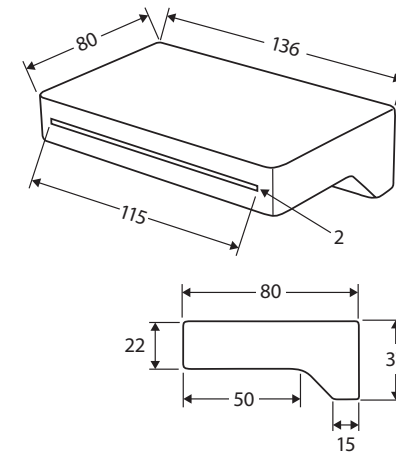

Forche

BATH OUTLET

Features

- Waterfall style
- Wall mounted, fixed position
- Push-fit installation
- Made from solid brass
- Female ½" BSPP inlet
- WELS rating not required

Available in

Chrome
SP8037

Electroplated
Matte Black
SP8037MB

While we aim to ensure specifications are correct at the time of publication, Fienza reserves the right to make modifications without prior notice. Physical colour may vary from image shown. All measurements are shown in millimetres. Always use physical product measurements for mark-ups and roughing-in as the technical drawing may differ from actual product received.