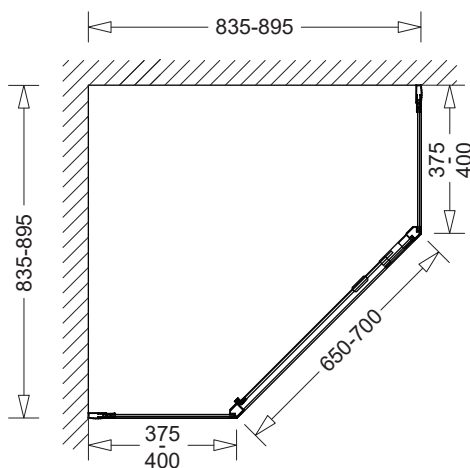

marbletrend flinders neo

JohnsonSuisse
Bathroom Solutions

CODE: KSSFL69CHCLP

CORNER SHOWER SCREEN

FEATURES

- Contemporary semi-frameless shower screen with return panels
- Pivoting door
- Reversible to suit most installations
- Chrome finish aluminium trim and handle
- Screen height 2000mm
- 6mm toughened glass panels (AS/NZS2208)
- Easy to clean Enduroshield® treated glass
- Suits tiled floors and shower bases

COMPONENTS

Flinders Neo door panel set	KSSFL69CHCLP
Flinders Neo return panel set(x2)	

WARRANTY

10 years replacement

-refer to T&Cs at www.johnsonsuiss.com.au

PRODUCT DIMENSIONS

Base compatibility:

Marbletrend Flinders Neo Polymarble- 914x914
Marbletrend Flinders Corner SMC - 900x900
Evo Corner Polymarble - 914x914

TECHNICAL DATA SHEET

SUPERSEDES ALL PREVIOUS ISSUES

All dimensions are in millimetres and are subject to normal manufacturing variation.
As product development is ongoing BPA reserves the right to vary specifications without notice.
Bathroom Products Australia Pty Ltd ABN 87 079 297 617