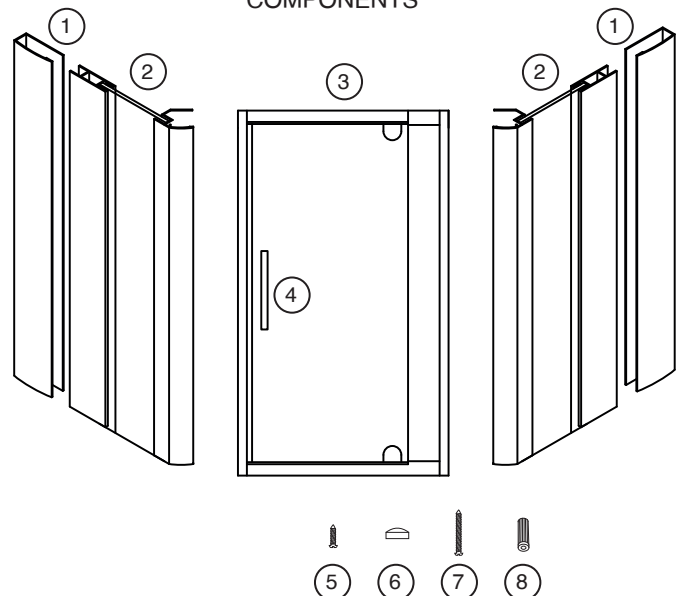

marbletrend flinders neo

JohnsonSuisse
Bathroom Solutions

CODE: KSSFL69CHCLP

CORNER SHOWER SCREEN

FEATURES

- Contemporary semi-frameless shower screen with return panels
- Pivoting door
- Reversible to suit most installations
- Chrome finish aluminium trim and handle
- Screen height 2000mm
- 6mm toughened glass panels (AS/NZS2208)
- Easy to clean Enduroshield® treated glass
- Suits tiled floors and shower bases

COMPONENTS

Flinders Neo door panel set	KSSFL69CHCLP
Flinders Neo return panel set(x2)	

WARRANTY

10 years replacement

-refer to T&Cs at www.johnsonsuiss.com.au

PRODUCT DIMENSIONS

Base compatibility:

Marbletrend Flinders Neo Polymarble- 914x914
Marbletrend Flinders Corner SMC - 900x900
Evo Corner Polymarble - 914x914

COMPONENTS

1. Wall jambs
2. Side return panels
3. Door panel assembly
4. Handle set
5. Return panel screws(8mm(x19))
6. Return panel screw caps(x19)
7. Wall jamb fixing screws - 35mm(x8)
8. Wall jamb wall plugs(x8)