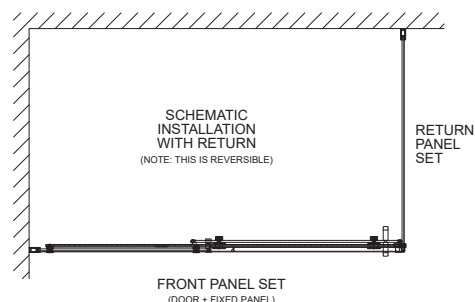

barossa slider

SEMI-FRAMELESS SHOWER SCREEN

CODE: SSBAxxCHCLP
SSBAxxMBCLP

FEATURES

- Contemporary semi-frameless shower screen with return panel
- Slim design with space saving sliding door
- Fully reversible to suit most installations
- Chrome or Matte Black trim finish
- Screen height 2000mm
- 8mm toughened glass panels (AS/NZS2208)
- Easy to clean Enduroshield® treated glass
- Suits tiled floors and shower bases (Flinders SMC, Daintree and Barossa)
- Front panel sets can be alcove fitted

COMPONENTS

Barossa Slider 1200 front panel set	Chrome	SSBA34CHCLS
	Matte Black	SSBA34MBCLS
Barossa Slider 1500 front panel set	Chrome	SSBA37CHCLS
Barossa Slider 900 return panel set	Chrome	SSBA26CHCLR
	Matte Black	SSBA26MBCLR

WARRANTY

10 years replacement
-refer to T&Cs at www.johnsonsuiss.com.au

BAROSSA PANEL DIMENSIONS

Model	Code	With return		Alcove only	
		min.	max.	min.	max.
Barossa Slider 1200 front panel set	SSBA34CHCLS	1170	1195	1155	1175
	SSBA34MBCLS				
Barossa Slider 1500 front panel set	SSBA37CHCLS	1450	1475	1435	1455
Barossa Slider return panel set	SSBA26CHCLR	860	885	-	-
	SSBA26MBCLR				