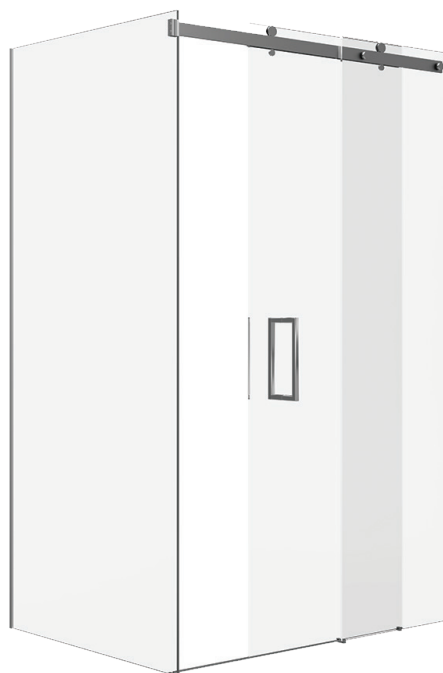

barossa slider

SEMI-FRAMELESS SHOWER SCREEN

CODE: SSBAxxCHCLP
SSBAxxMBCLP

FEATURES

- Contemporary semi-frameless shower screen with return panel
- Slim design with space saving sliding door
- Fully reversible to suit most installations
- Chrome or Matte Black trim finish
- Screen height 2000mm
- 8mm toughened glass panels (AS/NZS2208)
- Easy to clean Enduroshield® treated glass
- Suits tiled floors and shower bases (Flinders SMC, Daintree and Barossa)
- Front panel sets can be alcove fitted

COMPONENTS

Barossa Slider 1200 front panel set	Chrome	SSBA34CHCLS
	Matte Black	SSBA34MBCLS
Barossa Slider 1500 front panel set	Chrome	SSBA37CHCLS
Barossa Slider 900 return panel set	Chrome	SSBA26CHCLR
	Matte Black	SSBA26MBCLR

WARRANTY

10 years replacement
-refer to T&Cs at www.johnsonsuiss.com.au

BAROSSA PANEL DIMENSIONS

Model	Code	With return		Alcove only	
		min.	max.	min.	max.
Barossa Slider 1200 front panel set	SSBA34CHCLS	1170	1195	1155	1175
	SSBA34MBCLS				
Barossa Slider 1500 front panel set	SSBA37CHCLS	1450	1475	1435	1455
Barossa Slider return panel set	SSBA26CHCLR	860	885	-	-
	SSBA26MBCLR				