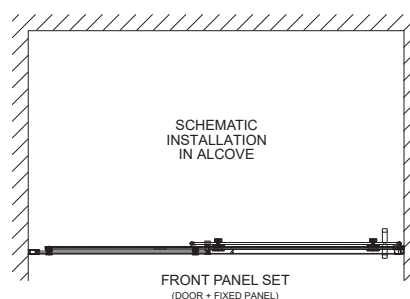

barossa slider

SEMI-FRAMELESS SHOWER SCREEN

CODE: SSBAxxCHCLP
SSBAxxMBCLP

FEATURES

- Contemporary semi-frameless shower screen with return panel
- Slim design with space saving sliding door
- Fully reversible to suit most installations
- Chrome or Matte Black trim finish
- Screen height 2000mm
- 8mm toughened glass panels (AS/NZS2208)
- Easy to clean Enduroshield® treated glass
- Suits tiled floors and shower bases (Flinders SMC, Daintree and Barossa)
- Front panel sets can be alcove fitted

COMPONENTS

Barossa Slider 1200 front panel set	Chrome	SSBA34CHCLS
	Matte Black	SSBA34MBCLS
Barossa Slider 1500 front panel set	Chrome	SSBA37CHCLS
Barossa Slider 900 return panel set	Chrome	SSBA26CHCLR
	Matte Black	SSBA26MBCLR

WARRANTY

10 years replacement
-refer to T&Cs at www.johnsonsuiss.com.au

BAROSSA PANEL DIMENSIONS

Model	Code	With return		Alcove only	
		min.	max.	min.	max.
Barossa Slider 1200 front panel set	SSBA34CHCLS	1170	1195	1155	1175
	SSBA34MBCLS				
Barossa Slider 1500 front panel set	SSBA37CHCLS	1450	1475	1435	1455
Barossa Slider return panel set	SSBA26CHCLR	860	885	-	-
	SSBA26MBCLR				