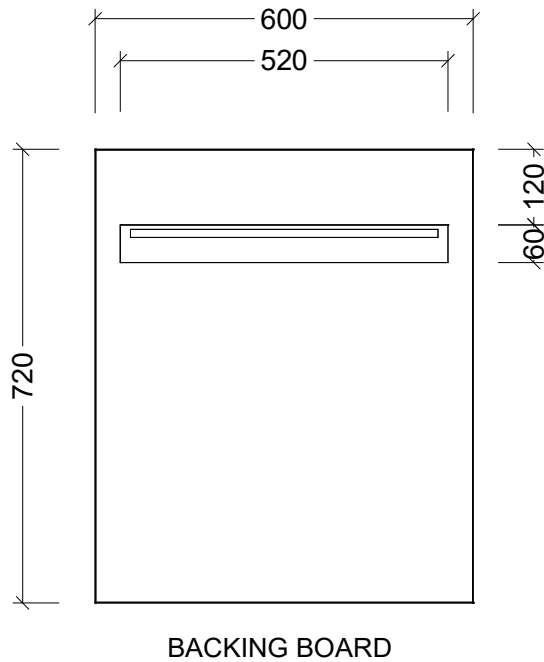

CABINET DETAILS

Range	Georgia
Description	600Wx720H Rectangle
Cabinet SKU	GEO-M-600-720

Timberline Bathroom Products Pty Ltd
 22 Myrtle Drive, Armidale NSW 2350
www.timberline.com.au | 02 6773 8500

PLEASE NOTE: Due to the manufacturing process of ceramic tops, size variation (+/- 3%) is to be expected. E&OE. Copyright ©