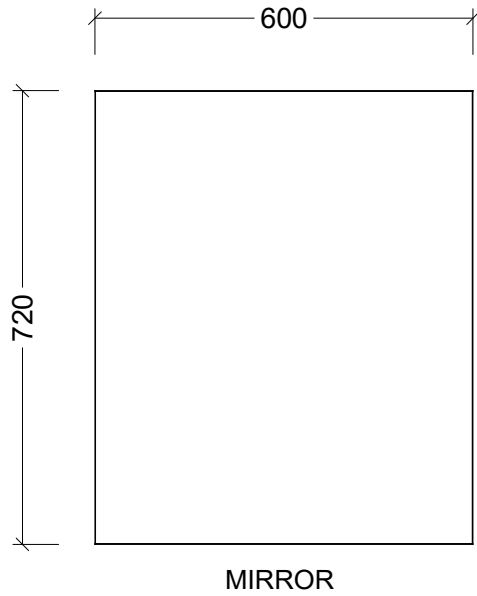

CABINET DETAILS

Range	Georgia
Description	600Wx720H Rectangle
Cabinet SKU	GEO-M-600-720

Timberline Bathroom Products Pty Ltd
 22 Myrtle Drive, Armidale NSW 2350
www.timberline.com.au | 02 6773 8500

PLEASE NOTE: Due to the manufacturing process of ceramic tops, size variation (+/- 3%) is to be expected. E&OE. Copyright ©