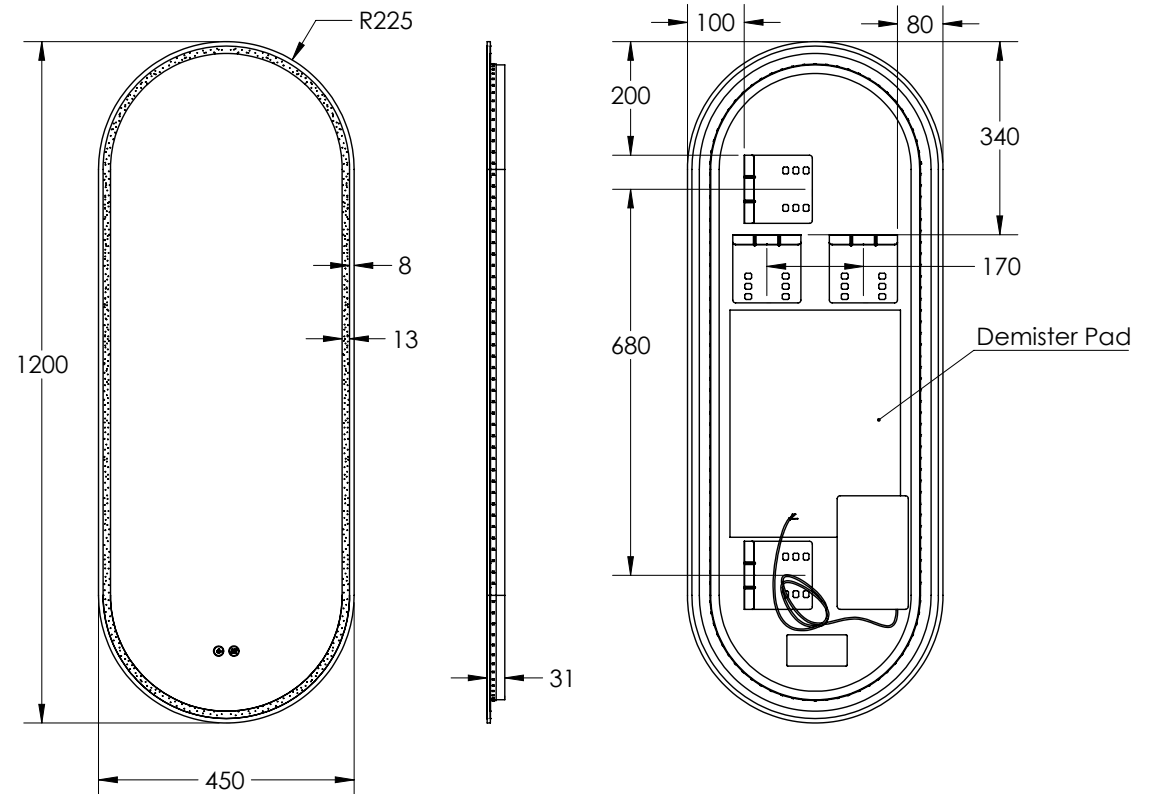

Please check actual product in box for bracket type used

GREAT GATSBY 450X1200D

LED MIRROR WITH ALUMINIUM FRAME

SPECIFICATIONS

WIDTH	455mm
HEIGHT	1205mm
DEPTH	40mm
WEIGHT	11kg
ORIENTATION	Portrait/Landscape

LIGHTING SPECIFICATIONS

CCT	2700K - 6500K
CRI	>80

INSTALLATION

Wall mount
Hardwire
Input voltage: 220-240v 50Hz

FEATURES

Copper Free Mirror
LED Lighting (Adjustable Colour Temperature)
Backlit
Touch Sensor
Demister with 1 Hour Auto Cut-off

FINISH		PRODUCT CODE
Brushed Brass		GG45120D-BB
Brushed Nickel		GG45120D-BN
Gun Metal		GG45120D-GM
Matte Black		GG45120D-MB
Matte White		GG45120D-MW

Disclaimer: All LED Products requiring hardwiring must be installed by a licensed electrician in accordance with local regulations. Sizes are in mm and nominal and should be checked prior to installation. Actual colours may vary so please check colour samples before ordering. Installation is acceptance of our products. Installation of faulty, warped, chipped or damaged products will void our warranty.