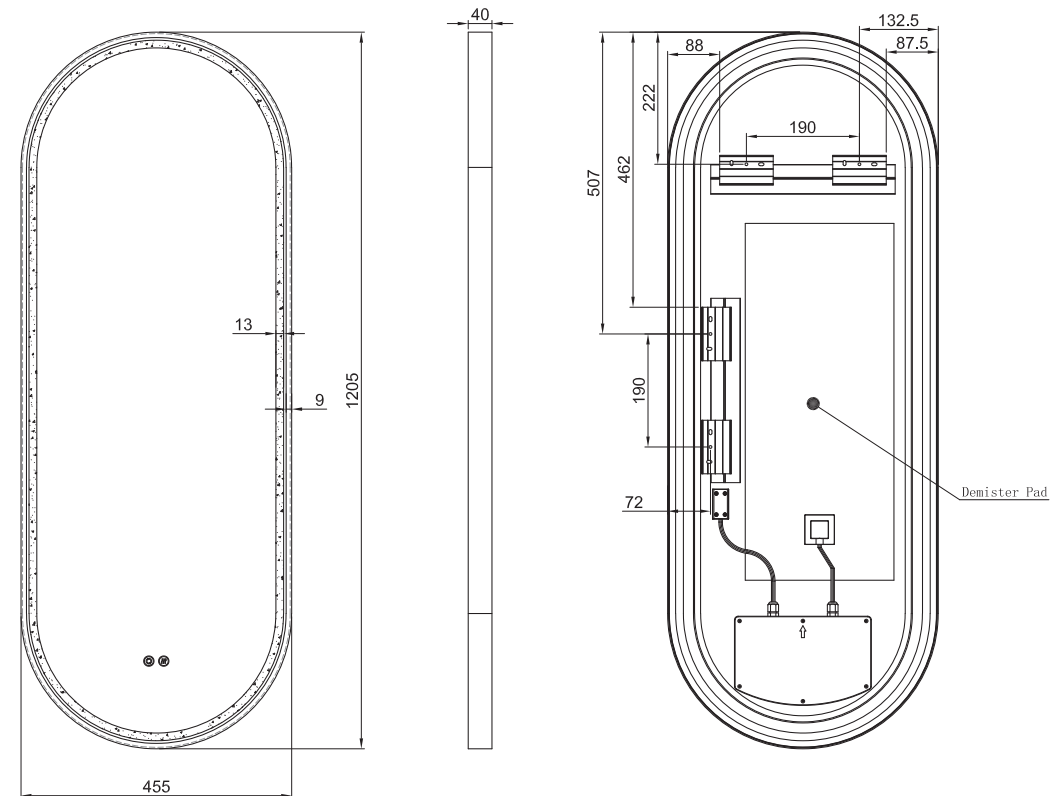

Please check actual product in box for bracket type used

GREAT GATSBY 450X1200D

LED MIRROR WITH ALUMINIUM FRAME

SPECIFICATIONS

WIDTH	455mm
HEIGHT	1205mm
DEPTH	40mm
WEIGHT	11kg
ORIENTATION	Portrait/Landscape

LIGHTING SPECIFICATIONS

CCT	2700K - 6500K
CRI	>80

INSTALLATION

Wall mount
Hardwire
Input voltage: 220-240v 50Hz

FEATURES

Copper Free Mirror
LED Lighting (Adjustable Colour Temperature)
Backlit
Touch Sensor
Demister with 1 Hour Auto Cut-off

FINISH		PRODUCT CODE
Brushed Brass		GG45120D-BB
Brushed Nickel		GG45120D-BN
Gun Metal		GG45120D-GM
Matte Black		GG45120D-MB
Matte White		GG45120D-MW

Disclaimer: All LED Products requiring hardwiring must be installed by a licensed electrician in accordance with local regulations. Sizes are in mm and nominal and should be checked prior to installation. Actual colours may vary so please check colour samples before ordering. Installation is acceptance of our products. Installation of faulty, warped, chipped or damaged products will void our warranty.