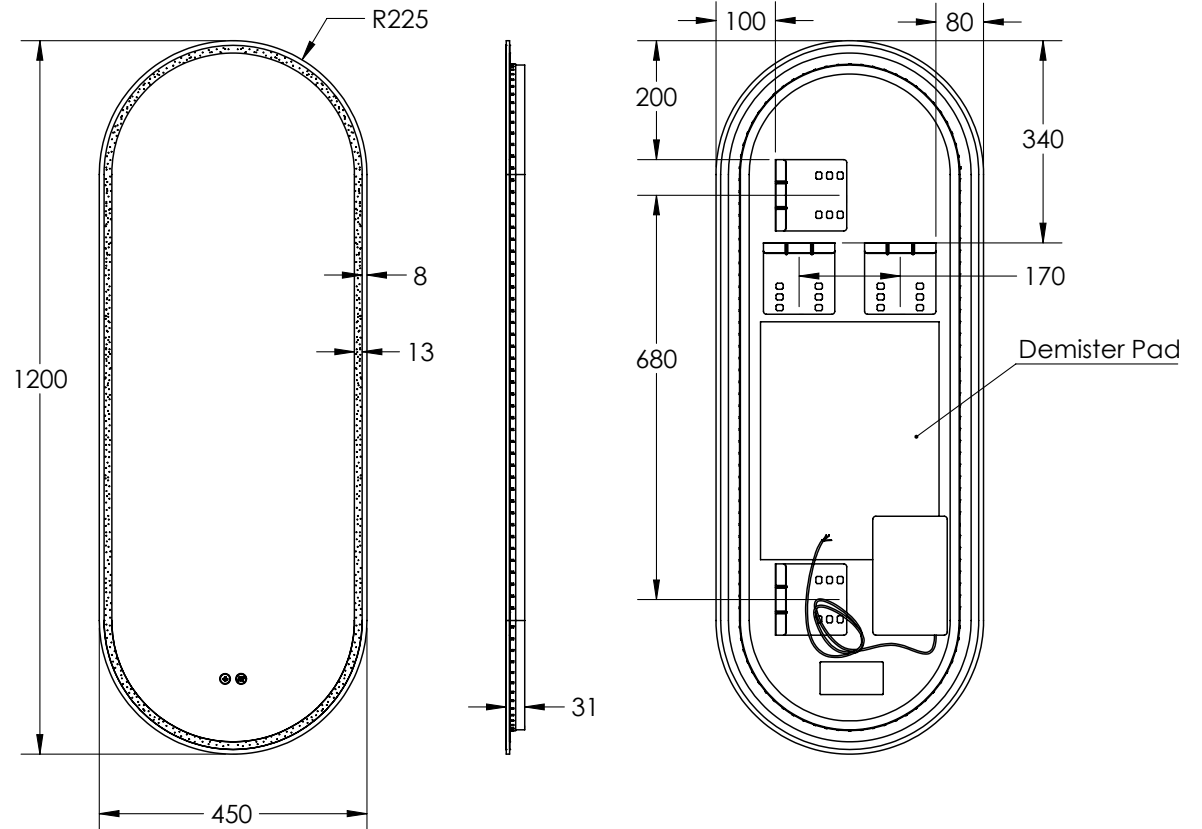

GREAT GATSBY 450X1200D

PRODUCT CODE

GG45120D

LED MIRROR

SPECIFICATIONS

WIDTH	450mm
HEIGHT	1200mm
DEPTH	31mm
WEIGHT	10kg
ORIENTATION	Portrait/Landscape

LIGHTING SPECIFICATIONS

CCT	2700K - 6500K
CRI	>80

INSTALLATION

Wall mount
Hardwire
Input voltage: 220-240v 50Hz

FEATURES

Copper Free Mirror
LED Lighting (Adjustable Colour Temperature)
Backlit
Touch Sensor
Demister with 1 Hour Auto Cut-off

Disclaimer: All LED Products requiring hardwiring must be installed by a licensed electrician in accordance with local regulations. Sizes are in mm and nominal and should be checked prior to installation. Actual colours may vary so please check colour samples before ordering. Installation is acceptance of our products. Installation of faulty, warped, chipped or damaged products will void our warranty.