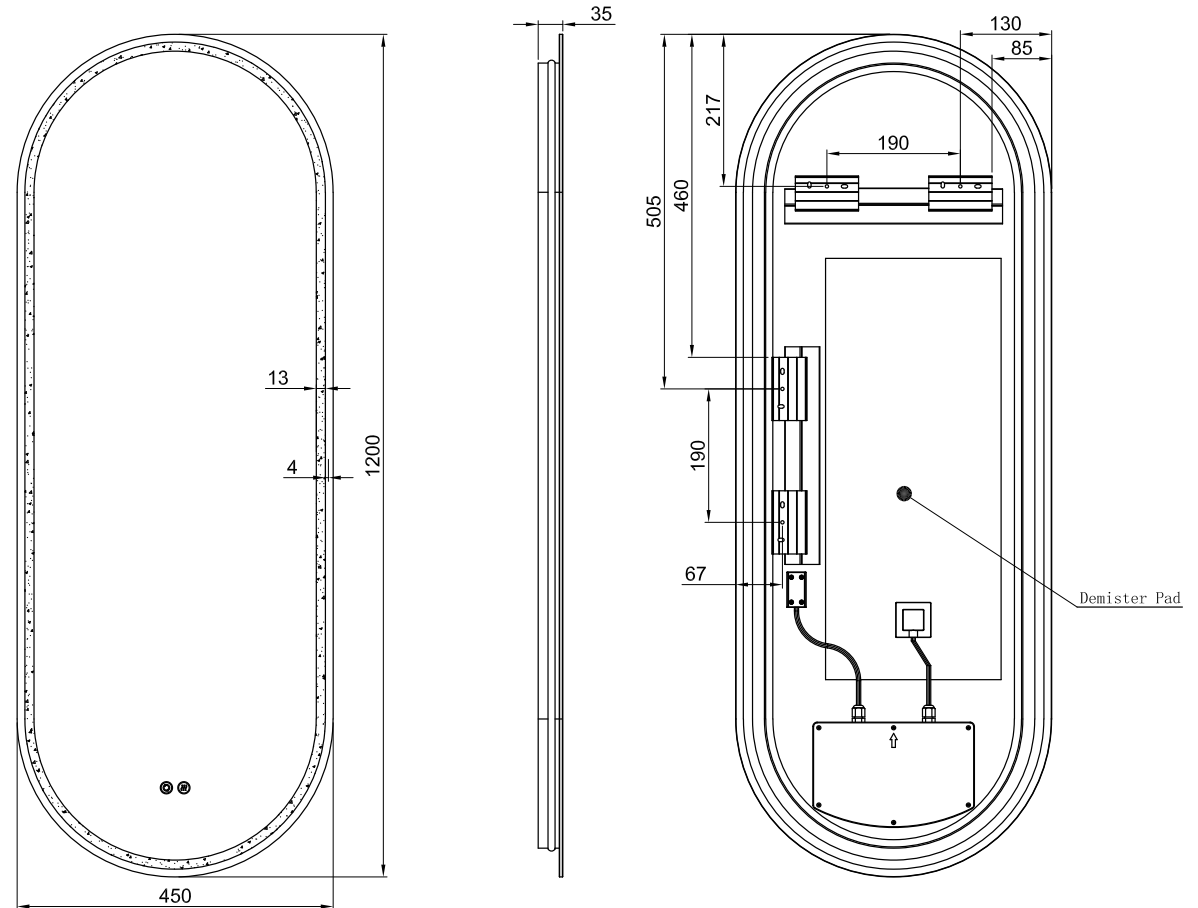

GREAT GATSBY 450X1200D

PRODUCT CODE

GG45120D

LED MIRROR

SPECIFICATIONS

WIDTH	450mm
HEIGHT	1200mm
DEPTH	31mm
WEIGHT	10kg
ORIENTATION	Portrait/Landscape

FEATURES

Copper Free Mirror
LED Lighting (Adjustable Colour Temperature)
Backlit
Touch Sensor
Demister with 1 Hour Auto Cut-off

LIGHTING SPECIFICATIONS

CCT	2700K - 6500K
CRI	>80

INSTALLATION

Wall mount
Hardwire
Input voltage: 220-240v 50Hz

Disclaimer: All LED Products requiring hardwiring must be installed by a licensed electrician in accordance with local regulations. Sizes are in mm and nominal and should be checked prior to installation. Actual colours may vary so please check colour samples before ordering. Installation is acceptance of our products. Installation of faulty, warped, chipped or damaged products will void our warranty.