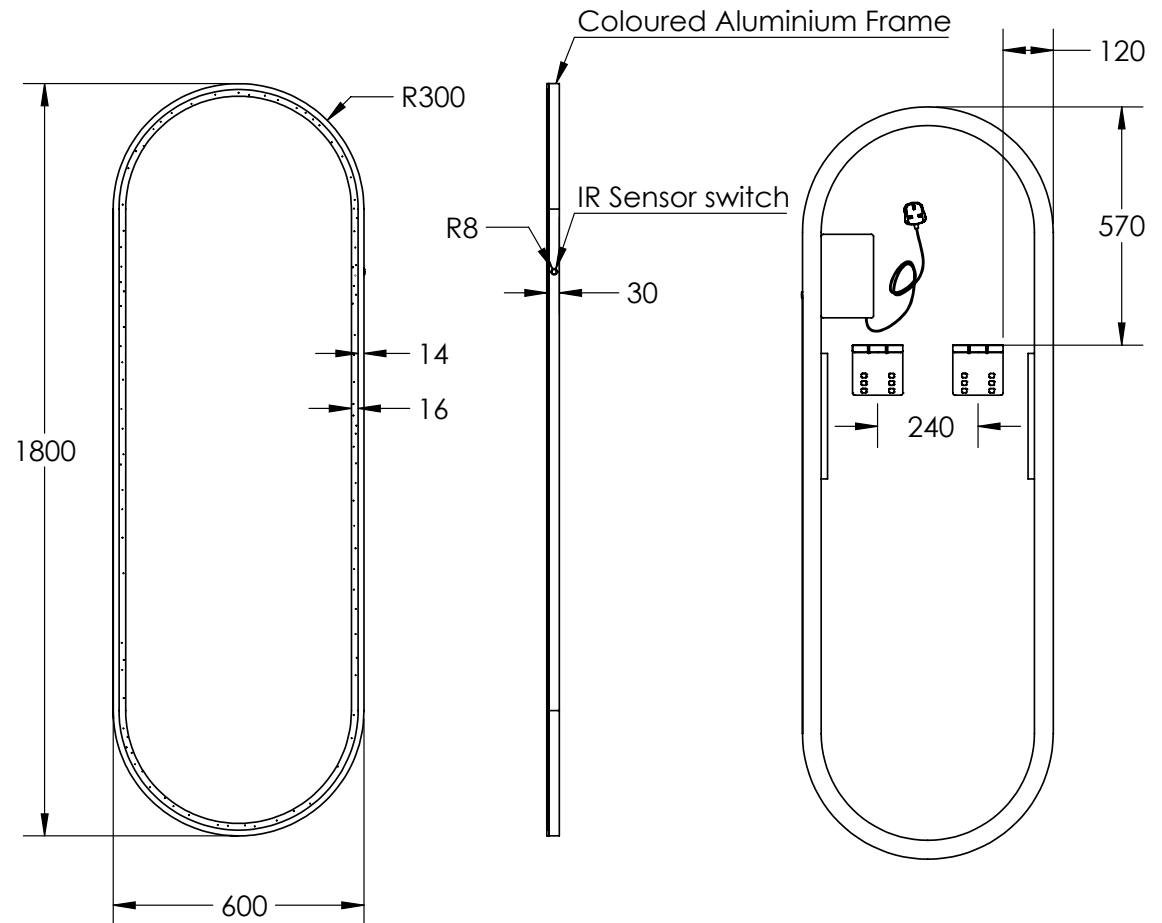

### SPECIFICATIONS

WIDTH	600mm
HEIGHT	1800mm
DEPTH	30mm
WEIGHT	20kg
ORIENTATION	Portrait

### INSTALLATION

Wall mount
Plug-in (1.5m)
Input voltage: 220-240v 50Hz

### FEATURES

- Copper Free Mirror
- LED Lighting  
(Adjustable Colour Temperature)
- Frontlit
- Infrared Sensor Switch (Must be 150mm away from any object or surface - will vary if surface is reflective)