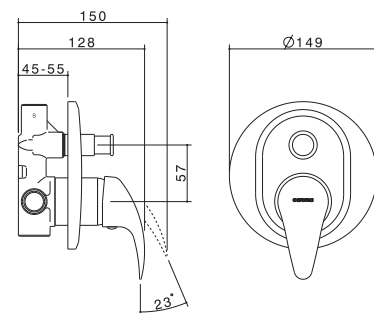

Acqua

Basin Mixer
Sink Mixer
Bath/Shower Mixer

Bath/Shower Mixer with Diverter

Acqua Care Basin Mixer

Product Code: 90989C5A

- WELS 5 star rated, 6L/min
- 40mm cartridge
- Extended lever handle for care facilities or those with restricted movement
- Hot and cold indicators

Sink Mixer

Product Code: Sink Mixer 90986C4A

- WELS 4 star rated, 7.5L/min
- 40mm cartridge

Bath/Shower Mixer

Product Code: 90988C

- 40mm cartridge

Bath/Shower Mixer with Diverter

Product Code: 90958C

- 40mm cartridge

Care Handle

Product Code: 90997C

- Chrome
- Extended Lever
- Suitable for use with Acqua basin mixer (refer above)