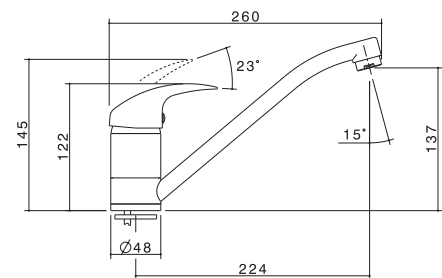

Acqua

Basin Mixer
Sink Mixer
Bath/Shower Mixer

Bath/Shower Mixer with Diverter

Acqua Care Basin Mixer

Product Code: 90989C5A

- WELS 5 star rated, 6L/min
- 40mm cartridge
- Extended lever handle for care facilities or those with restricted movement
- Hot and cold indicators

Sink Mixer

Product Code: Sink Mixer 90986C4A

- WELS 4 star rated, 7.5L/min
- 40mm cartridge

Bath/Shower Mixer

Product Code: 90988C

- 40mm cartridge

Bath/Shower Mixer with Diverter

Product Code: 90958C

- 40mm cartridge

Care Handle

Product Code: 90997C

- Chrome
- Extended Lever
- Suitable for use with Acqua basin mixer (refer above)