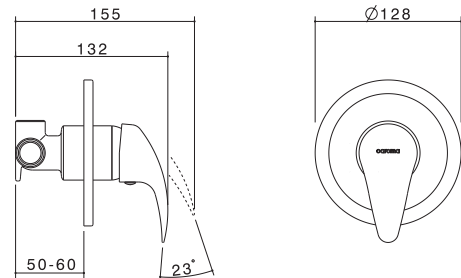

Acqua

Basin Mixer
Sink Mixer
Bath/Shower Mixer

Bath/Shower Mixer with Diverter

Acqua Care Basin Mixer

Product Code: 90989C5A

- WELS 5 star rated, 6L/min
- 40mm cartridge
- Extended lever handle for care facilities or those with restricted movement
- Hot and cold indicators

Sink Mixer

Product Code: Sink Mixer 90986C4A

- WELS 4 star rated, 7.5L/min
- 40mm cartridge

Bath/Shower Mixer

Product Code: 90988C

- 40mm cartridge

Bath/Shower Mixer with Diverter

Product Code: 90958C

- 40mm cartridge

Care Handle

Product Code: 90997C

- Chrome
- Extended Lever
- Suitable for use with Acqua basin mixer (refer above)