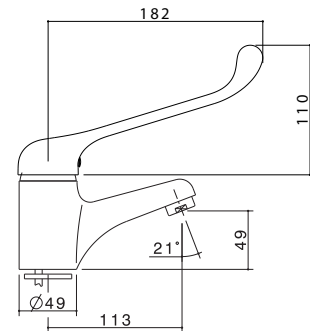

Acqua

Basin Mixer
Sink Mixer
Bath/Shower Mixer

Bath/Shower Mixer with Diverter

Acqua Care Basin Mixer

Product Code: 90989C5A

- WELS 5 star rated, 6L/min
- 40mm cartridge
- Extended lever handle for care facilities or those with restricted movement
- Hot and cold indicators

Sink Mixer

Product Code: Sink Mixer 90986C4A

- WELS 4 star rated, 7.5L/min
- 40mm cartridge

Bath/Shower Mixer

Product Code: 90988C

- 40mm cartridge

Bath/Shower Mixer with Diverter

Product Code: 90958C

- 40mm cartridge

Care Handle

Product Code: 90997C

- Chrome
- Extended Lever
- Suitable for use with Acqua basin mixer (refer above)