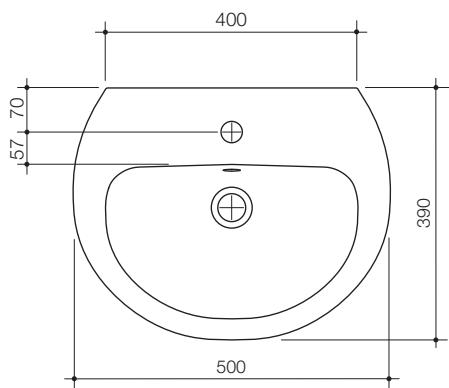

Venecia 500

Vitreous China Wall Basin

Basin Size: 500mm x 390mm (nominal)

All taps pictured are shown for photographic purposes only

The Venecia Basins feature clean lines and smooth finishes for a sleek look and fuss-free maintenance. This basin is a cost-effective way to bring contemporary style to your bathroom. The basin is suitable for domestic, commercial and accessible applications complying to AS 1428.1-2009 Amd. 1.*

Waste Outlet: Chrome flush fitting waste and white plug supplied, suitable for a 40mm trap connection. Alternative waste options are available — Chrome grate waste and white plug Code No.687328C, Vandal Resistant Flush Fitting Plug and Chrome Waste Code No.687141, Covered Plug and Waste Code No.687142 and Vandal Resistant Covered Chrome Plug and Waste Code No.687143.

Shroud: Optional Venecia shroud, Code No. W49030 conceals P-trap waste pipe fittings. 40mm plastic P-trap is required, Code No. 102112.

Note: it is essential for the installation of the shroud that clearance is provided from the water inlet pipes and connections.

Bowl Capacity: 4 litres to overflow.

Overflow: Overflow available only.

* Reference must be made to the AS 1428.1-2009 Amd. 1 to confirm installation requirements.

All dimensions are in millimetres and are subject to normal manufacturing variations. Caroma pursues a policy of continuing improvement in design and performance of its products. The right is therefore reserved to vary specifications without notice.