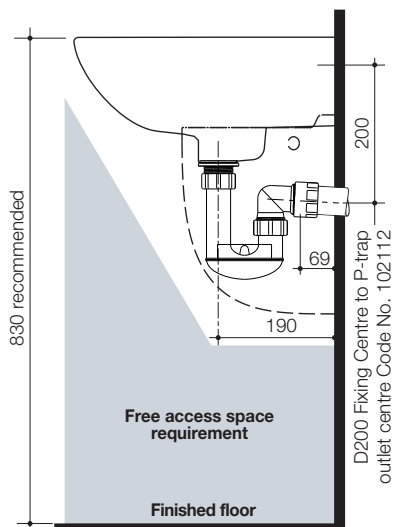

* Reference must be made to the AS 1428.1-2009 Amd. 1 to confirm installation requirements.

All dimensions are in millimetres and are subject to normal manufacturing variations. Caroma pursues a policy of continuing improvement in design and performance of its products. The right is therefore reserved to vary specifications without notice.