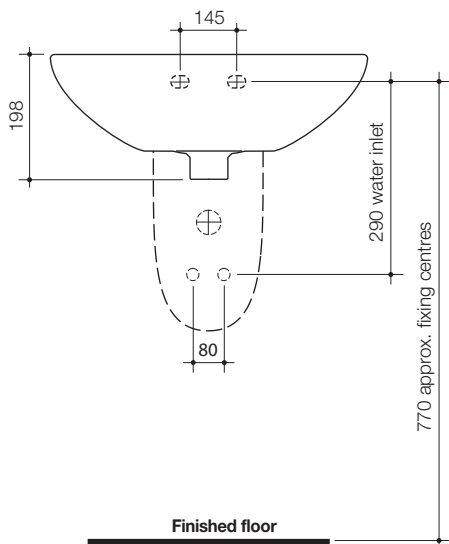

Venecia 500

Vitreous China Wall Basin

Basin Size: 500mm x 390mm (nominal)

All taps pictured are shown for photographic purposes only

The Venecia Basins feature clean lines and smooth finishes for a sleek look and fuss-free maintenance. This basin is a cost-effective way to bring contemporary style to your bathroom. The basin is suitable for domestic, commercial and accessible applications complying to AS 1428.1-2009 Amd. 1.*

Waste Outlet: Chrome flush fitting waste and white plug supplied, suitable for a 40mm trap connection. Alternative waste options are available — Chrome grate waste and white plug Code No.687328C, Vandal Resistant Flush Fitting Plug and Chrome Waste Code No.687141, Covered Plug and Waste Code No.687142 and Vandal Resistant Covered Chrome Plug and Waste Code No.687143.

Shroud: Optional Venecia shroud, Code No. W49030 conceals P-trap waste pipe fittings. 40mm plastic P-trap is required, Code No. 102112.

Note: it is essential for the installation of the shroud that clearance is provided from the water inlet pipes and connections.

Bowl Capacity: 4 litres to overflow.

Overflow: Overflow available only.

* Reference must be made to the AS 1428.1-2009 Amd. 1 to confirm installation requirements.

All dimensions are in millimetres and are subject to normal manufacturing variations. Caroma pursues a policy of continuing improvement in design and performance of its products. The right is therefore reserved to vary specifications without notice.