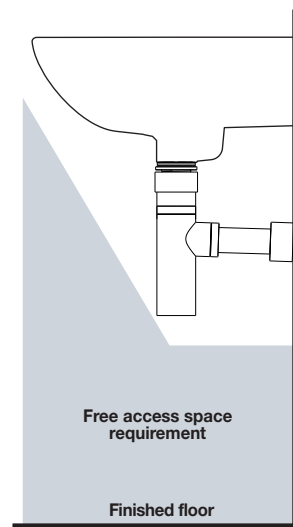

* Reference must be made to the AS 1428.1-2009 Amd. 1 to confirm installation requirements.

All dimensions are in millimetres and are subject to normal manufacturing variations. Caroma pursues a policy of continuing improvement in design and performance of its products. The right is therefore reserved to vary specifications without notice.