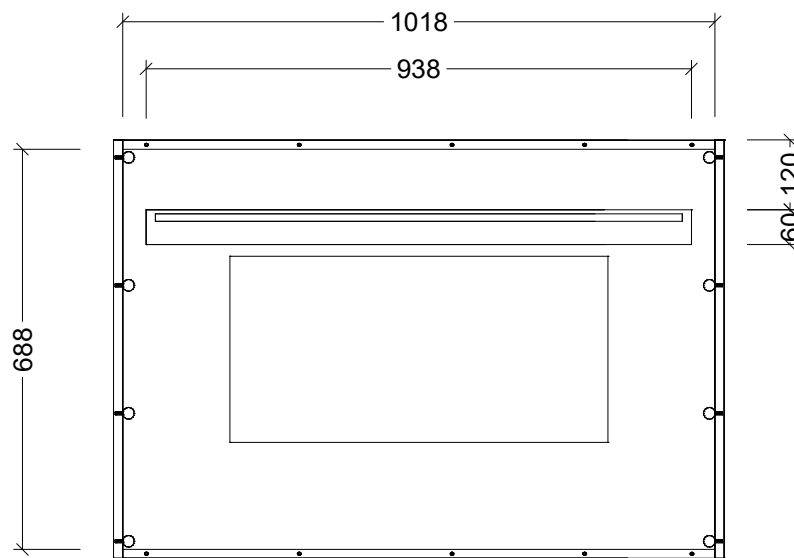

CABINET DETAILS

Range	Halifax
Description	1050W Framed Rectangle
Cabinet SKU	HAL-M-1050-720

Timberline Bathroom Products Pty Ltd
 22 Myrtle Drive, Armidale NSW 2350
www.timberline.com.au | 02 6773 8500

PLEASE NOTE: Due to the manufacturing process of ceramic tops, size variation (+/- 3%) is to be expected. E&OE. Copyright ©

MIRROR / FRAME

BACKING BOARD