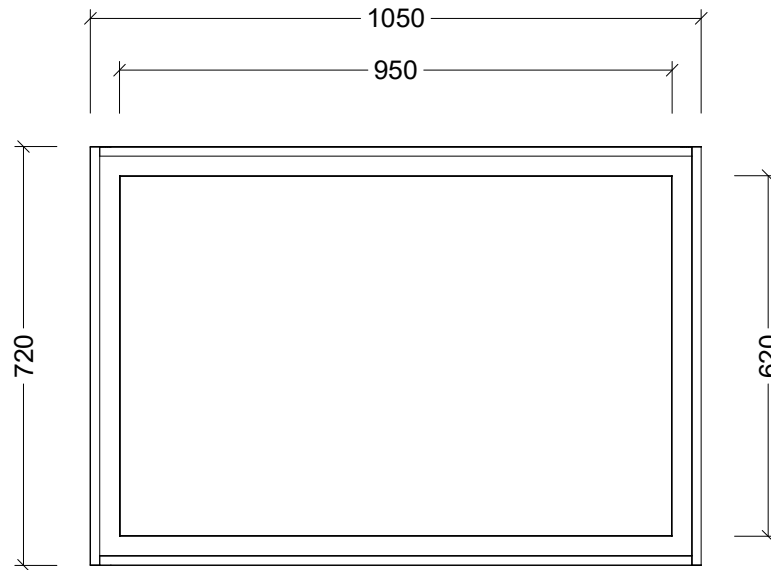

CABINET DETAILS

Range	Halifax
Description	1050W Framed Rectangle
Cabinet SKU	HAL-M-1050-720

Timberline Bathroom Products Pty Ltd
 22 Myrtle Drive, Armidale NSW 2350
www.timberline.com.au | 02 6773 8500

PLEASE NOTE: Due to the manufacturing process of ceramic tops, size variation (+/- 3%) is to be expected. E&OE. Copyright ©

MIRROR / FRAME

BACKING BOARD