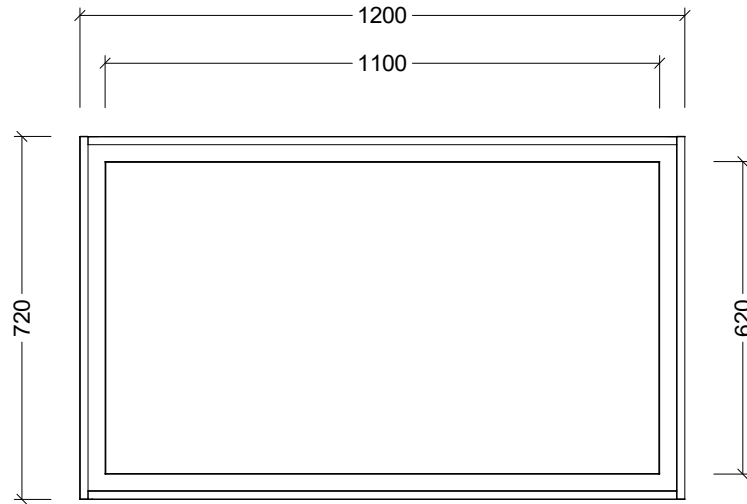

CABINET DETAILS

Range	Halifax
Description	1200W Framed Rectangle
Cabinet SKU	HAL-M-1200-720

Timberline Bathroom Products Pty Ltd
 22 Myrtle Drive, Armidale NSW 2350
www.timberline.com.au | 02 6773 8500

PLEASE NOTE: Due to the manufacturing process of ceramic tops, size variation (+/- 3%) is to be expected. E&OE. Copyright ©

MIRROR / FRAME

BACKING BOARD