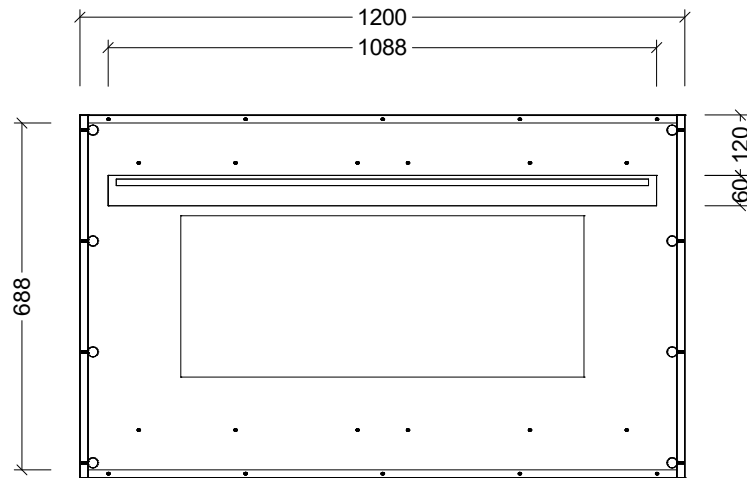

CABINET DETAILS

Range	Halifax
Description	1200W Framed Rectangle
Cabinet SKU	HAL-M-1200-720

Timberline Bathroom Products Pty Ltd
 22 Myrtle Drive, Armidale NSW 2350
www.timberline.com.au | 02 6773 8500

PLEASE NOTE: Due to the manufacturing process of ceramic tops, size variation (+/- 3%) is to be expected. E&OE. Copyright ©

MIRROR / FRAME

BACKING BOARD