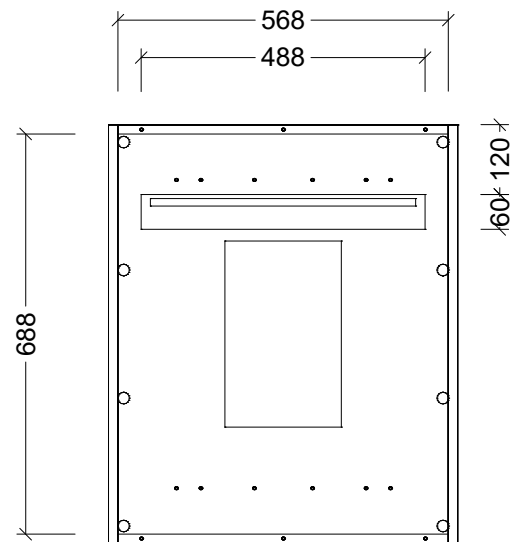

CABINET DETAILS

Range	Halifax
Description	600W Framed Rectangle
Cabinet SKU	HAL-M-600-720

Timberline Bathroom Products Pty Ltd
 22 Myrtle Drive, Armidale NSW 2350
www.timberline.com.au | 02 6773 8500

PLEASE NOTE: Due to the manufacturing process of ceramic tops, size variation (+/- 3%) is to be expected. E&OE. Copyright ©

MIRROR / FRAME

BACKING BOARD