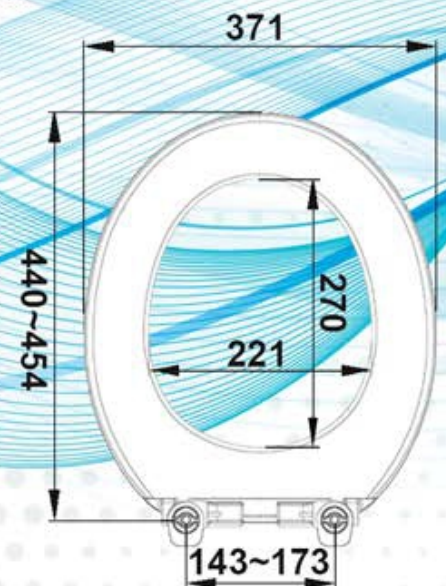

HARON INTERNATIONAL PTY LTD

5/100 New Street
Ringwood, Victoria 3134
Australia

Phone: +61 3 9870 9966
Fax: +61 3 9870 9366
Email: sales@haron.com.au

1/55 Christensen Road
Stapylton, Queensland 4207
Australia

www.haron.com.au

Phone: +61 7 3382 7088
Fax: +61 7 3382 7077