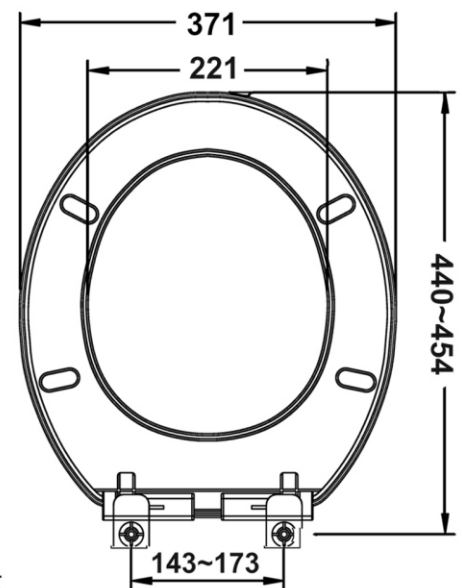

TS-008B

BARCODE: 9312343070918

HARDWARE KIT

Standard Plastic Hardware Kit

- Supplied with bottom fixing nuts and bolts
- Top fixing hardware kit available as an optional extra - Part #: TST6

HINGE SYSTEM

Adjustable

Hang Sell Packaging

Contoured Design

Top or Bottom Fixing Hinges with Flap Platform

TST6 Top Fixing Kit
* Optional

HARON INTERNATIONAL PTY LTD

5/100 New Street
Ringwood, Victoria 3134
Australia

Phone: +61 3 9870 9966
Fax: +61 3 9870 9366
Email: sales@haron.com.au