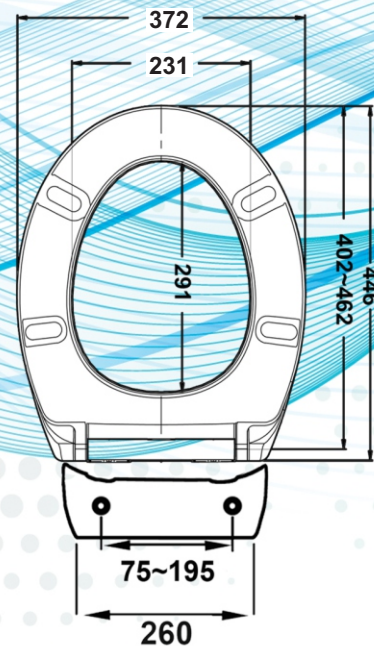

- Includes Stainless Steel Take-Off top or bottom fixing hinges